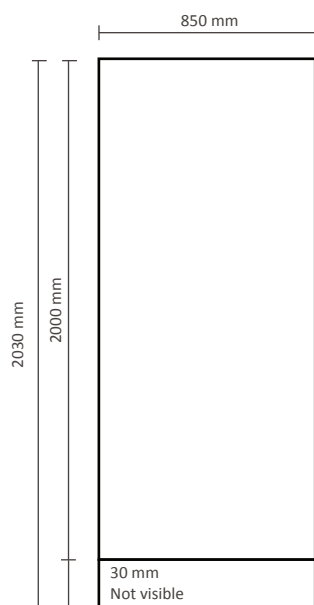

Roll-Up Basic PRO BLACK

Graphical specifications

85x200cm (DRU-BP-2F-BK-85)

100x200cm (DRU-BP-2F-BK-100)