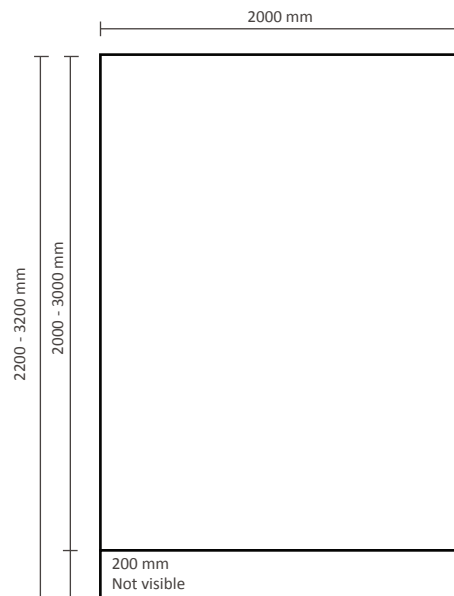

Roll-Up MAX

Graphical specifications

150x200-270cm (DRU-MAX-150)

200x200-300cm (DRU-MAX-200)

Heights

(adjustable in steps)

- 200 cm ref. DRU-MAX-150-200
- 220 cm ref. DRU-MAX-150-220
- 250 cm ref. DRU-MAX-150-250
- 270 cm ref. DRU-MAX-150-270

Heights

(adjustable in steps)

- 200 cm ref. DRU-MAX-200-200
- 220 cm ref. DRU-MAX-200-220
- 250 cm ref. DRU-MAX-200-250
- 300 cm ref. DRU-MAX-200-300