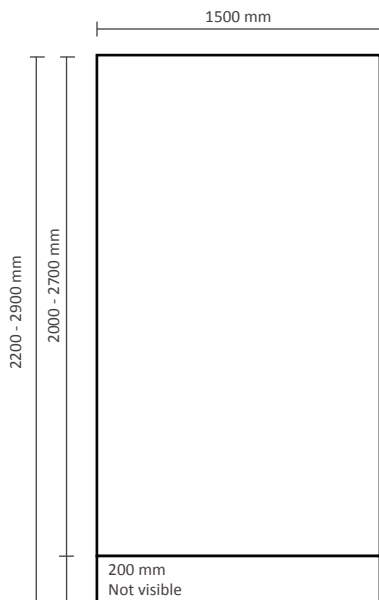

Roll-Up MAX

Graphical specifications

150x200-270cm (DRU-MAX-150)

200x200-300cm (DRU-MAX-200)

Heights

(adjustable in steps)

- 200 cm ref. DRU-MAX-150-200
- 220 cm ref. DRU-MAX-150-220
- 250 cm ref. DRU-MAX-150-250
- 270 cm ref. DRU-MAX-150-270

Heights

(adjustable in steps)

- 200 cm ref. DRU-MAX-200-200
- 220 cm ref. DRU-MAX-200-220
- 250 cm ref. DRU-MAX-200-250
- 300 cm ref. DRU-MAX-200-300