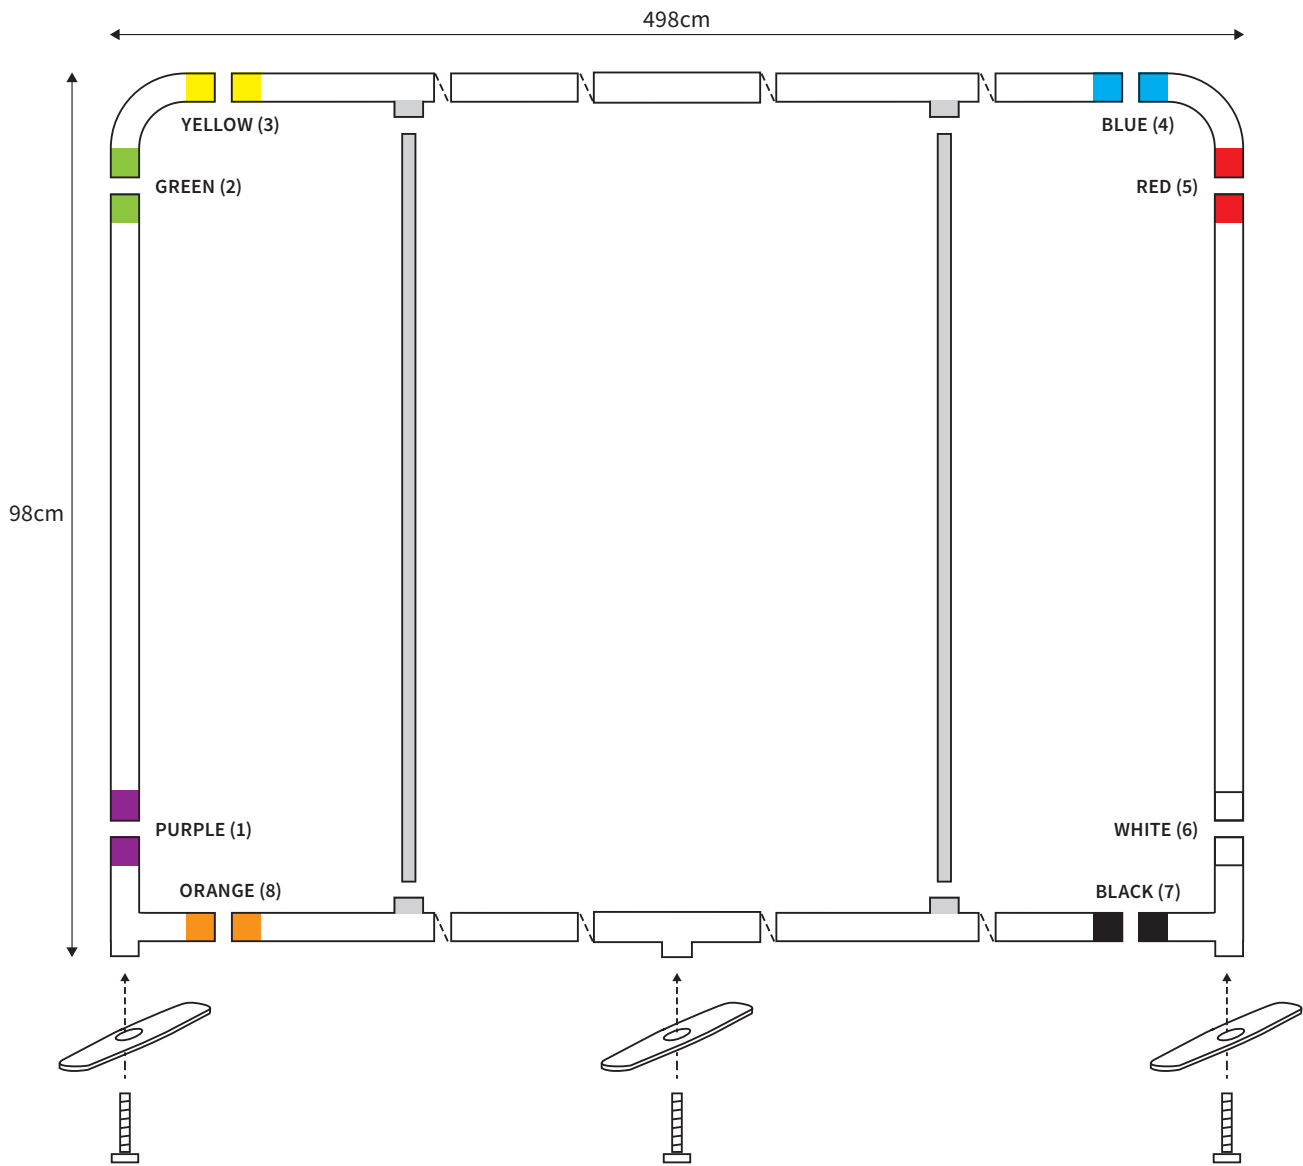

MANUAL

SHAPE STRAIGHT
WIDTH 248cm
HEIGHT 98cm

PARTS LIST

| | | | | | |
|---|----|-----------------|---|----|---------------------------|
|  | 2x | TOP CORNER |  | 2x | TUBE HORIZONTAL (ø 3cm) |
|  | 2x | BOTTOM CORNER |  | 2x | TUBE VERTICAL (ø 3cm) |
|  | 2x | FOOT | | | |
|  | 2x | SCREW (M8) |  | 1x | TUBE SUPPORT (ø 2cm) |
|  | 1x | HEXA-KEY (M8) | | | |

MANUAL

SHAPE STRAIGHT
WIDTH 298cm
HEIGHT 98cm

PARTS LIST

| | | | | | |
|---|----|------------------------|---|----|----------------------------------|
|  | 2x | TOP CORNER |  | 2x | TUBE HORIZONTAL (ø 3cm) |
|  | 2x | BOTTOM CORNER |  | 2x | TUBE VERTICAL (ø 3cm) |
|  | 2x | FOOT | | | |
|  | 2x | SCREW (M8) |  | 1x | TUBE SUPPORT (ø 2cm) |
|  | 1x | HEXA-KEY (M8) | | | |

MANUAL

SHAPE STRAIGHT
WIDTH 398cm
HEIGHT 98cm

| PARTS LIST | | | | | |
|------------|----|--------------------------|--|----|---------------------------|
| | | | | 1x | HEXA-KEY (M8) |
| | 2x | TOP CORNER | | 2x | TUBE HORIZONTAL (ø 3cm) |
| | 2x | BOTTOM CORNER | | | |
| | 3x | FOOT | | 2x | TUBE VERTICAL (ø 3cm) |
| | 1x | SCREW (M6) FOOT MIDDLE | | | |
| | 2x | SCREW (M8) | | 1x | TUBE SUPPORT (ø 2cm) |
| | 1x | HEXA-KEY (M6) | | | |

MANUAL

SHAPE STRAIGHT
WIDTH 498cm
HEIGHT 98cm

| PARTS LIST | | | | | |
|---|----|--------------------------|---|----|---------------------------|
| | | |  | 1x | HEXA-KEY (M8) |
|  | 2x | TOP CORNER |  | 2x | TUBE HORIZONTAL (ø 3cm) |
|  | 2x | BOTTOM CORNER | | | |
|  | 3x | FOOT |  | 2x | TUBE VERTICAL (ø 3cm) |
|  | 1x | SCREW (M6) FOOT MIDDLE | | | |
|  | 2x | SCREW (M8) |  | 2x | TUBE SUPPORT (ø 2cm) |
|  | 1x | HEXA-KEY (M6) | | | |