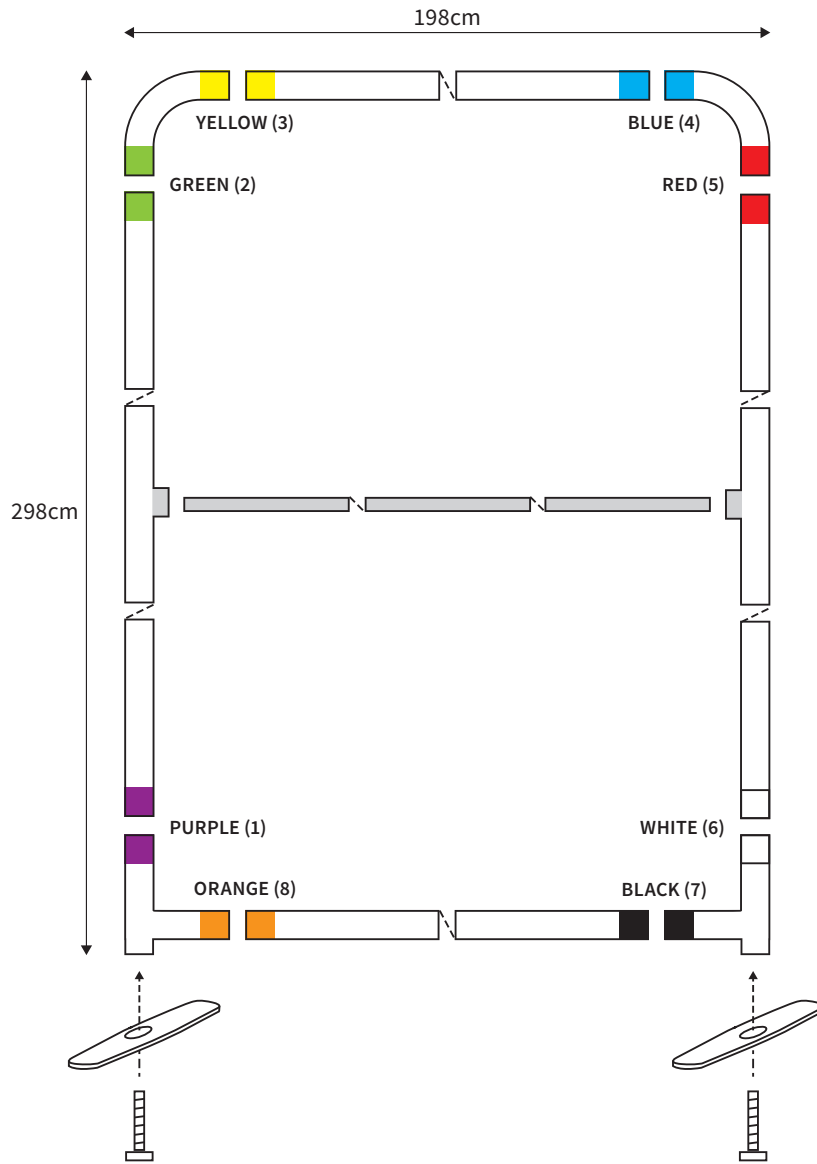

MANUAL

SHAPE STRAIGHT
WIDTH 198cm
HEIGHT 248cm

| PARTS LIST | | | | | |
|---|----|-----------------|---|----|---------------------------|
|  | 2x | TOP CORNER |  | 2x | TUBE HORIZONTAL (ø 3cm) |
|  | 2x | BOTTOM CORNER |  | 2x | TUBE VERTICAL (ø 3cm) |
|  | 2x | FOOT | | | |
|  | 2x | SCREW (M8) |  | 1x | TUBE SUPPORT (ø 2cm) |
|  | 1x | HEXA-KEY (M8) | | | |

MANUAL

SHAPE STRAIGHT
WIDTH 98cm
HEIGHT 298cm

| PARTS LIST | | | | | |
|---|----|-----------------|---|----|---------------------------|
|  | 2x | TOP CORNER |  | 2x | TUBE HORIZONTAL (ø 3cm) |
|  | 2x | BOTTOM CORNER |  | 2x | TUBE VERTICAL (ø 3cm) |
|  | 2x | FOOT | | | |
|  | 2x | SCREW (M8) |  | 1x | TUBE SUPPORT (ø 2cm) |
|  | 1x | HEXA-KEY (M8) | | | |

MANUAL

SHAPE STRAIGHT
WIDTH 148cm
HEIGHT 298cm

PARTS LIST

| | | | | | |
|---|----|------------------------|---|----|----------------------------------|
|  | 2x | TOP CORNER |  | 2x | TUBE HORIZONTAL (ø 3cm) |
|  | 2x | BOTTOM CORNER |  | 2x | TUBE VERTICAL (ø 3cm) |
|  | 2x | FOOT | | | |
|  | 2x | SCREW (M8) |  | 1x | TUBE SUPPORT (ø 2cm) |
|  | 1x | HEXA-KEY (M8) | | | |

MANUAL

SHAPE STRAIGHT
WIDTH 198cm
HEIGHT 298cm

| PARTS LIST | | | | | |
|---|----|-----------------|---|----|---------------------------|
|  | 2x | TOP CORNER |  | 2x | TUBE HORIZONTAL (ø 3cm) |
|  | 2x | BOTTOM CORNER |  | 2x | TUBE VERTICAL (ø 3cm) |
|  | 2x | FOOT | | | |
|  | 2x | SCREW (M8) | | | |
|  | 1x | HEXA-KEY (M8) |  | 1x | TUBE SUPPORT (ø 2cm) |