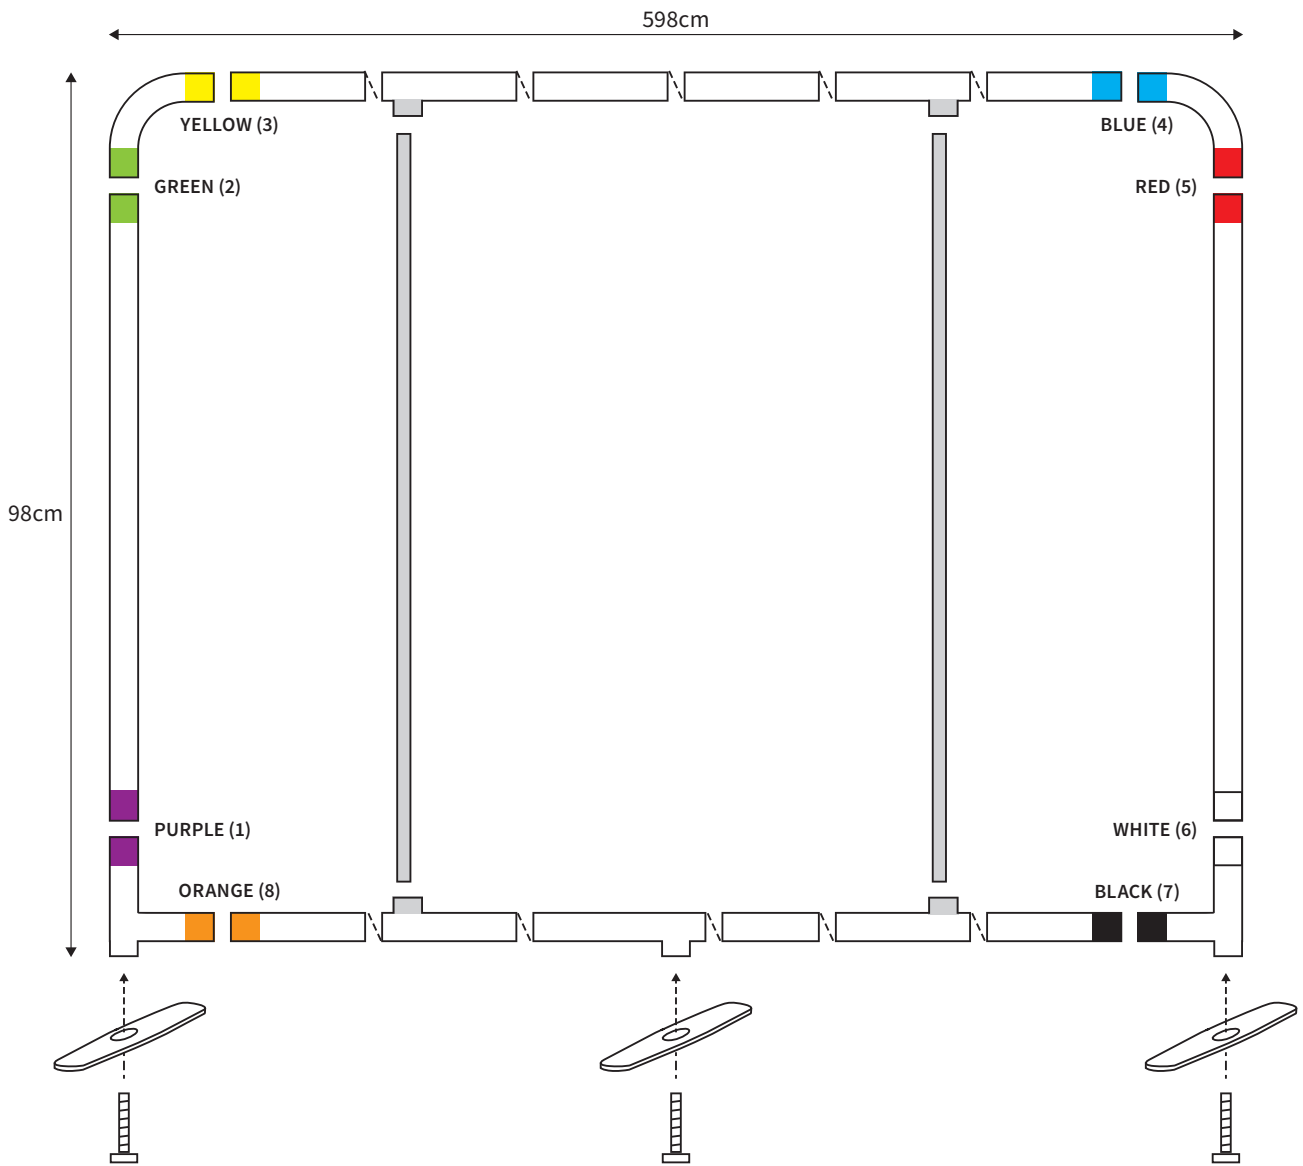

MANUAL

SHAPE STRAIGHT
WIDTH 498cm
HEIGHT 98cm

| PARTS LIST | | | | | |
|---|----|--------------------------|---|----|---------------------------|
| | | |  | 1x | HEXA-KEY (M8) |
|  | 2x | TOP CORNER |  | 2x | TUBE HORIZONTAL (ø 3cm) |
|  | 2x | BOTTOM CORNER | | | |
|  | 3x | FOOT |  | 2x | TUBE VERTICAL (ø 3cm) |
|  | 1x | SCREW (M6) FOOT MIDDLE | | | |
|  | 2x | SCREW (M8) |  | 2x | TUBE SUPPORT (ø 2cm) |
|  | 1x | HEXA-KEY (M6) | | | |

MANUAL

SHAPE STRAIGHT
WIDTH 598cm
HEIGHT 98cm

| PARTS LIST | | | | 1x | HEXA-KEY (M8) |
|---|----|--------------------------|---|----|---------------------------|
|  | 2x | TOP CORNER |  | 2x | TUBE HORIZONTAL (ø 3cm) |
|  | 2x | BOTTOM CORNER | | | |
|  | 3x | FOOT |  | 2x | TUBE VERTICAL (ø 3cm) |
|  | 1x | SCREW (M6) FOOT MIDDLE | | | |
|  | 2x | SCREW (M8) |  | 2x | TUBE SUPPORT (ø 2cm) |
|  | 1x | HEXA-KEY (M6) | | | |