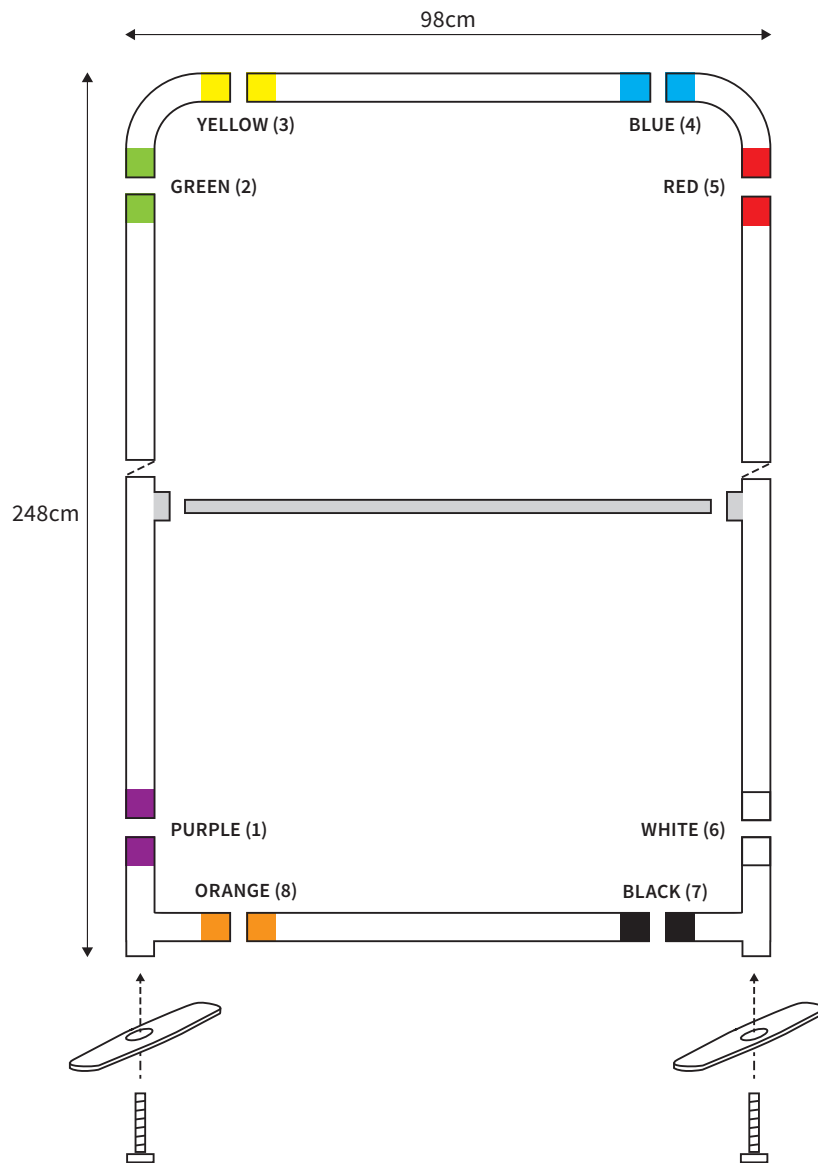

MANUAL

SHAPE STRAIGHT
WIDTH 498cm
HEIGHT 228cm

| PARTS LIST | | | | 1x | HEXA-KEY (M8) |
|---|----|--------------------------|---|----|---------------------------|
|  | 2x | TOP CORNER |  | 2x | TUBE HORIZONTAL (ø 3cm) |
|  | 2x | BOTTOM CORNER | | | |
|  | 3x | FOOT |  | 2x | TUBE VERTICAL (ø 3cm) |
|  | 1x | SCREW (M6) FOOT MIDDLE | | | |
|  | 2x | SCREW (M8) |  | 2x | TUBE SUPPORT (ø 2cm) |
|  | 1x | HEXA-KEY (M6) | | | |

MANUAL

SHAPE STRAIGHT
WIDTH 598cm
HEIGHT 228cm

| PARTS LIST | | | | 1x | HEXA-KEY (M8) |
|---|----|--------------------------|---|----|---------------------------|
|  | 2x | TOP CORNER |  | 2x | TUBE HORIZONTAL (ø 3cm) |
|  | 2x | BOTTOM CORNER | | | |
|  | 3x | FOOT |  | 2x | TUBE VERTICAL (ø 3cm) |
|  | 1x | SCREW (M6) FOOT MIDDLE | | | |
|  | 2x | SCREW (M8) |  | 2x | TUBE SUPPORT (ø 2cm) |
|  | 1x | HEXA-KEY (M6) | | | |

MANUAL

SHAPE STRAIGHT
WIDTH 98cm
HEIGHT 248cm

PARTS LIST

| | | | | | |
|---|----|------------------------|---|----|----------------------------------|
|  | 2x | TOP CORNER |  | 2x | TUBE HORIZONTAL (ø 3cm) |
|  | 2x | BOTTOM CORNER |  | 2x | TUBE VERTICAL (ø 3cm) |
|  | 2x | FOOT | | | |
|  | 2x | SCREW (M8) |  | 1x | TUBE SUPPORT (ø 2cm) |
|  | 1x | HEXA-KEY (M8) | | | |

MANUAL

SHAPE STRAIGHT
WIDTH 148cm
HEIGHT 248cm

| PARTS LIST | | | | | |
|---|----|-----------------|---|----|---------------------------|
|  | 2x | TOP CORNER |  | 2x | TUBE HORIZONTAL (ø 3cm) |
|  | 2x | BOTTOM CORNER |  | 2x | TUBE VERTICAL (ø 3cm) |
|  | 2x | FOOT | | | |
|  | 2x | SCREW (M8) |  | 1x | TUBE SUPPORT (ø 2cm) |
|  | 1x | HEXA-KEY (M8) | | | |