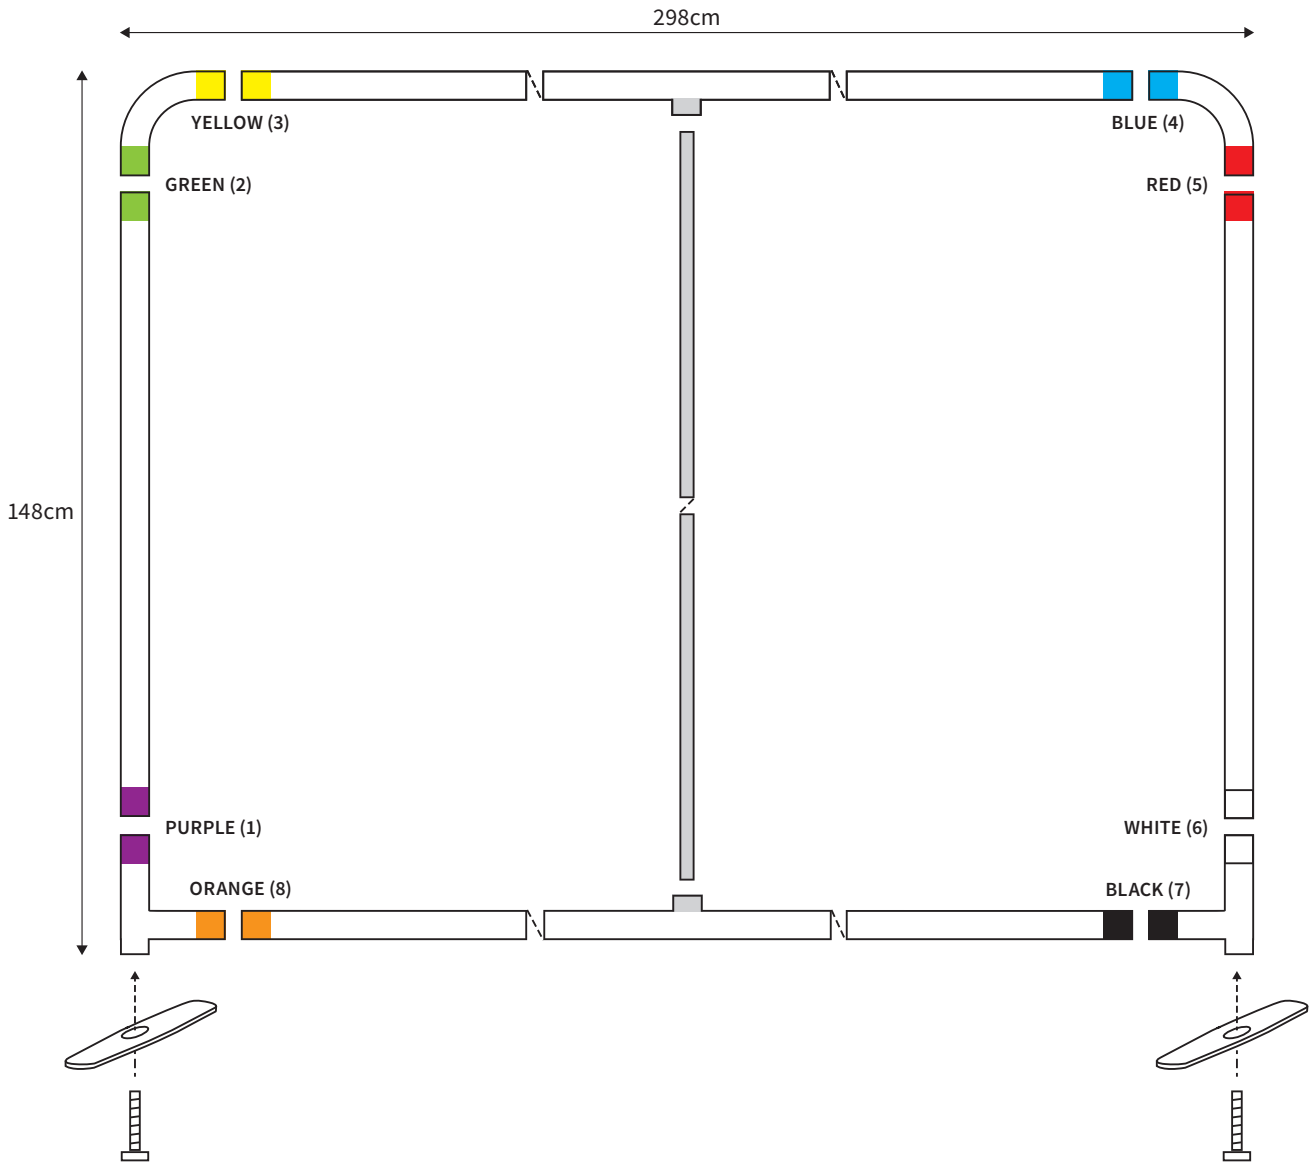

MANUAL

SHAPE STRAIGHT
WIDTH 298cm
HEIGHT 148cm

PARTS LIST

| | | | | | |
|---|----|------------------------|---|----|----------------------------------|
|  | 2x | TOP CORNER |  | 2x | TUBE HORIZONTAL (ø 3cm) |
|  | 2x | BOTTOM CORNER |  | 2x | TUBE VERTICAL (ø 3cm) |
|  | 2x | FOOT | | | |
|  | 2x | SCREW (M8) |  | 1x | TUBE SUPPORT (ø 2cm) |
|  | 1x | HEXA-KEY (M8) | | | |

MANUAL

SHAPE STRAIGHT
WIDTH 98cm
HEIGHT 98cm

PARTS LIST

| | | | | | |
|---|----|------------------------|---|----|----------------------------------|
|  | 2x | TOP CORNER |  | 2x | TUBE HORIZONTAL (ø 3cm) |
|  | 2x | BOTTOM CORNER |  | 2x | TUBE VERTICAL (ø 3cm) |
|  | 2x | FOOT | | | |
|  | 2x | SCREW (M8) | | | |
|  | 1x | HEXA-KEY (M8) | | | |

MANUAL

SHAPE STRAIGHT
WIDTH 148cm
HEIGHT 98cm

PARTS LIST

| | | | | | |
|---|----|-----------------|---|----|---------------------------|
|  | 2x | TOP CORNER |  | 2x | TUBE HORIZONTAL (ø 3cm) |
|  | 2x | BOTTOM CORNER |  | 2x | TUBE VERTICAL (ø 3cm) |
|  | 2x | FOOT | | | |
|  | 2x | SCREW (M8) | | | |
|  | 1x | HEXA-KEY (M8) | | | |

MANUAL

SHAPE STRAIGHT
WIDTH 198cm
HEIGHT 98cm

PARTS LIST

| | | | | | |
|---|----|-----------------|---|----|---------------------------|
|  | 2x | TOP CORNER |  | 2x | TUBE HORIZONTAL (ø 3cm) |
|  | 2x | BOTTOM CORNER |  | 2x | TUBE VERTICAL (ø 3cm) |
|  | 2x | FOOT | | | |
|  | 2x | SCREW (M8) | | | |
|  | 1x | HEXA-KEY (M8) | | | |