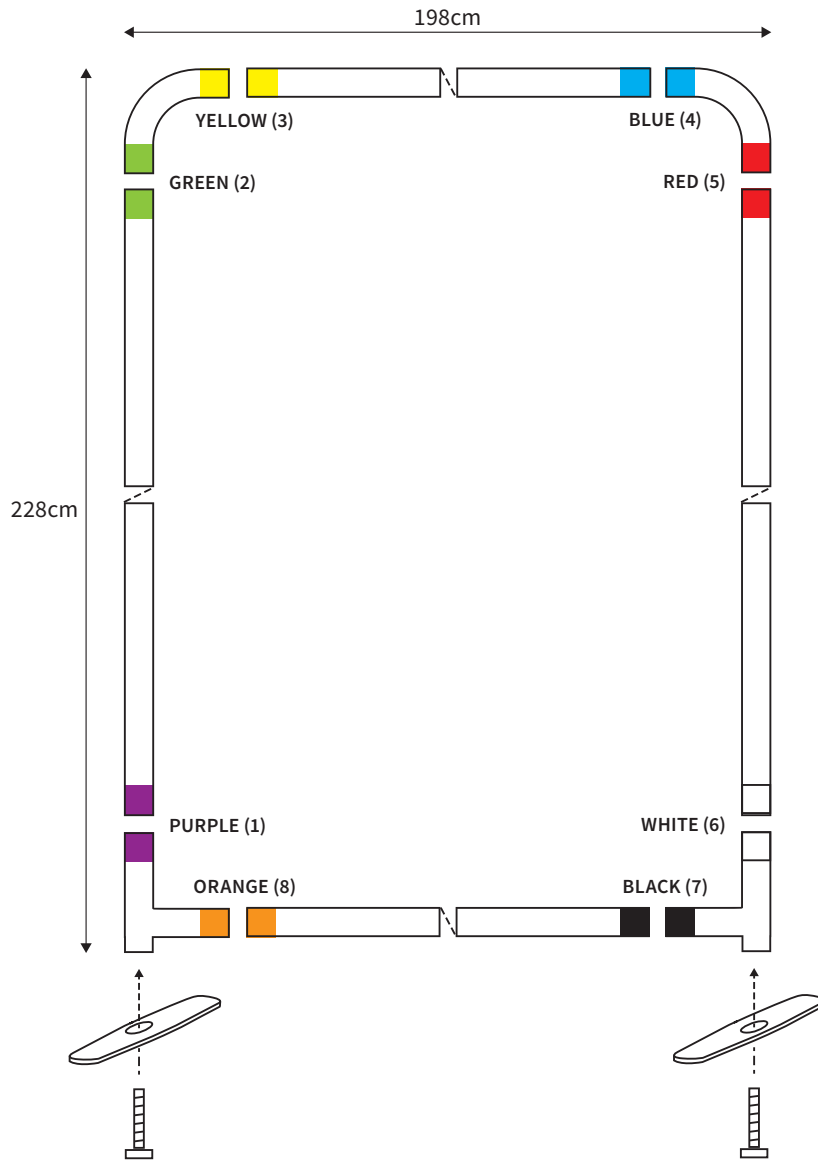

MANUAL

SHAPE STRAIGHT
WIDTH 98cm
HEIGHT 228cm

PARTS LIST

| | | | | | |
|---|----|------------------------|---|----|----------------------------------|
|  | 2x | TOP CORNER |  | 2x | TUBE HORIZONTAL (ø 3cm) |
|  | 2x | BOTTOM CORNER |  | 2x | TUBE VERTICAL (ø 3cm) |
|  | 2x | FOOT | | | |
|  | 2x | SCREW (M8) | | | |
|  | 1x | HEXA-KEY (M8) | | | |

MANUAL

SHAPE STRAIGHT
WIDTH 148cm
HEIGHT 228cm

| PARTS LIST | | | | | |
|---|----|-----------------|---|----|---------------------------|
|  | 2x | TOP CORNER |  | 2x | TUBE HORIZONTAL (ø 3cm) |
|  | 2x | BOTTOM CORNER |  | 2x | TUBE VERTICAL (ø 3cm) |
|  | 2x | FOOT | | | |
|  | 2x | SCREW (M8) | | | |
|  | 1x | HEXA-KEY (M8) | | | |

MANUAL

SHAPE STRAIGHT
WIDTH 198cm
HEIGHT 228cm

| PARTS LIST | | | | | |
|---|----|-----------------|---|----|---------------------------|
|  | 2x | TOP CORNER |  | 2x | TUBE HORIZONTAL (ø 3cm) |
|  | 2x | BOTTOM CORNER |  | 2x | TUBE VERTICAL (ø 3cm) |
|  | 2x | FOOT | | | |
|  | 2x | SCREW (M8) | | | |
|  | 1x | HEXA-KEY (M8) | | | |

MANUAL

SHAPE STRAIGHT
WIDTH 248cm
HEIGHT 228cm

PARTS LIST

| | | | | | |
|---|----|-----------------|---|----|---------------------------|
|  | 2x | TOP CORNER |  | 2x | TUBE HORIZONTAL (ø 3cm) |
|  | 2x | BOTTOM CORNER |  | 2x | TUBE VERTICAL (ø 3cm) |
|  | 2x | FOOT | | | |
|  | 2x | SCREW (M8) |  | 1x | TUBE SUPPORT (ø 2cm) |
|  | 1x | HEXA-KEY (M8) | | | |