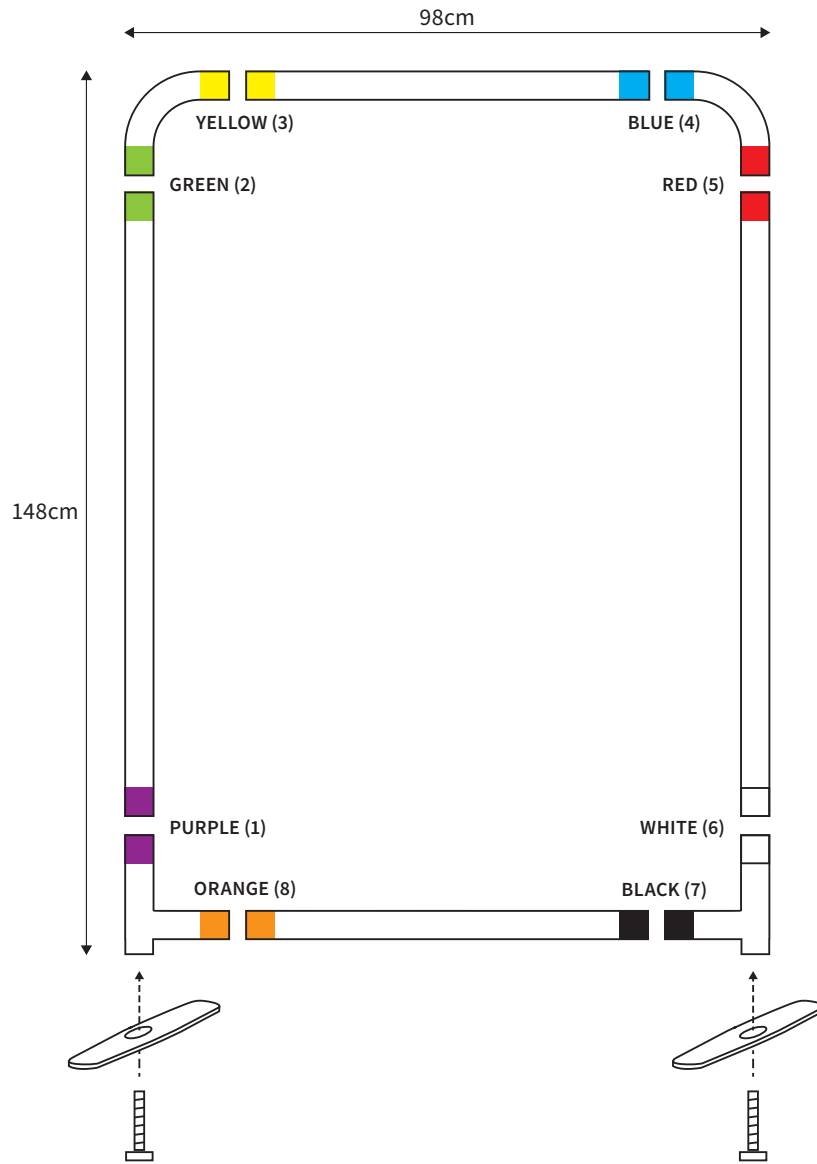

MANUAL

SHAPE STRAIGHT
WIDTH 498cm
HEIGHT 98cm

| PARTS LIST | | | | | |
|---|----|--------------------------|---|----|---------------------------|
| | | |  | 1x | HEXA-KEY (M8) |
|  | 2x | TOP CORNER |  | 2x | TUBE HORIZONTAL (ø 3cm) |
|  | 2x | BOTTOM CORNER | | | |
|  | 3x | FOOT |  | 2x | TUBE VERTICAL (ø 3cm) |
|  | 1x | SCREW (M6) FOOT MIDDLE | | | |
|  | 2x | SCREW (M8) |  | 2x | TUBE SUPPORT (ø 2cm) |
|  | 1x | HEXA-KEY (M6) | | | |

MANUAL

SHAPE STRAIGHT
WIDTH 598cm
HEIGHT 98cm

| PARTS LIST | | | | 1x | HEXA-KEY (M8) |
|---|----|--------------------------|---|----|---------------------------|
|  | 2x | TOP CORNER |  | 2x | TUBE HORIZONTAL (ø 3cm) |
|  | 2x | BOTTOM CORNER | | | |
|  | 3x | FOOT |  | 2x | TUBE VERTICAL (ø 3cm) |
|  | 1x | SCREW (M6) FOOT MIDDLE | | | |
|  | 2x | SCREW (M8) |  | 2x | TUBE SUPPORT (ø 2cm) |
|  | 1x | HEXA-KEY (M6) | | | |

MANUAL

SHAPE STRAIGHT
WIDTH 98cm
HEIGHT 148cm

PARTS LIST

| | | | | | |
|---|----|------------------------|---|----|----------------------------------|
|  | 2x | TOP CORNER |  | 2x | TUBE HORIZONTAL (ø 3cm) |
|  | 2x | BOTTOM CORNER |  | 2x | TUBE VERTICAL (ø 3cm) |
|  | 2x | FOOT | | | |
|  | 2x | SCREW (M8) | | | |
|  | 1x | HEXA-KEY (M8) | | | |

MANUAL

SHAPE STRAIGHT
WIDTH 148cm
HEIGHT 148cm

PARTS LIST

| | | | | | |
|---|----|-----------------|---|----|---------------------------|
|  | 2x | TOP CORNER |  | 2x | TUBE HORIZONTAL (ø 3cm) |
|  | 2x | BOTTOM CORNER |  | 2x | TUBE VERTICAL (ø 3cm) |
|  | 2x | FOOT | | | |
|  | 2x | SCREW (M8) | | | |
|  | 1x | HEXA-KEY (M8) | | | |