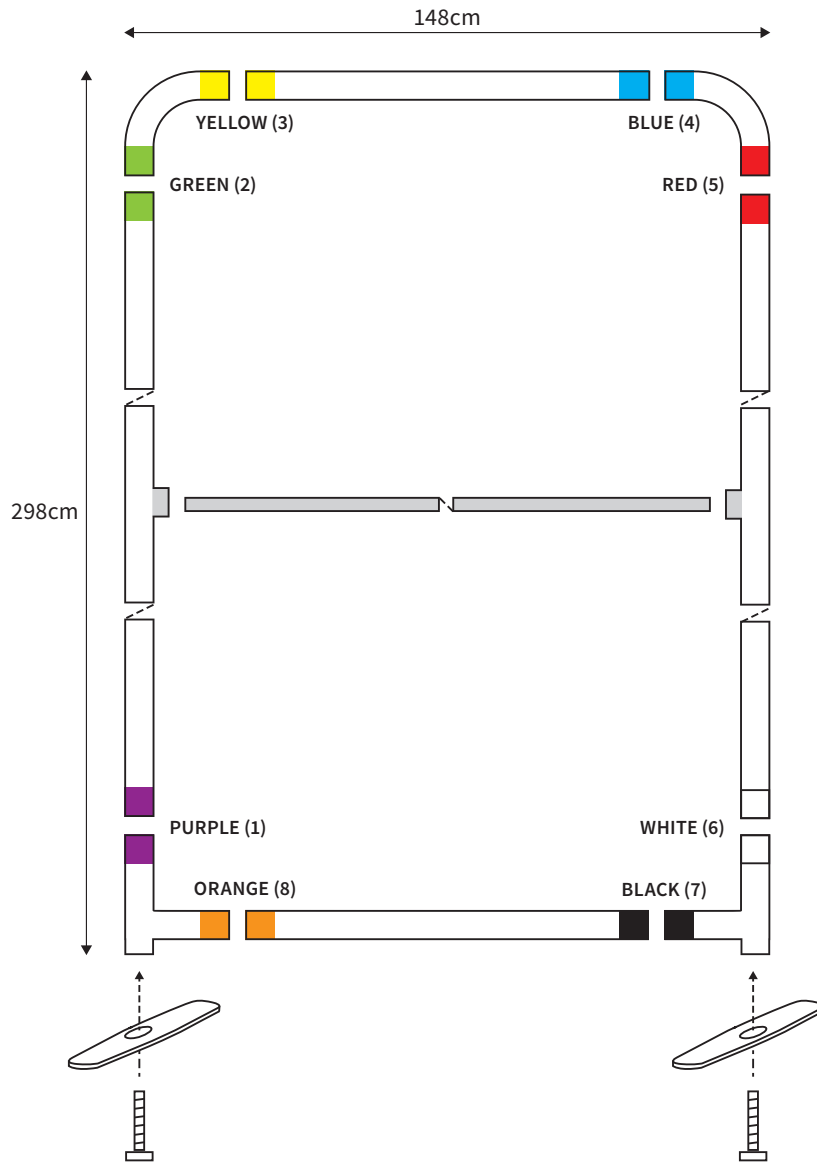

MANUAL

SHAPE STRAIGHT
WIDTH 198cm
HEIGHT 248cm

| PARTS LIST | | | | | |
|---|----|-----------------|---|----|---------------------------|
|  | 2x | TOP CORNER |  | 2x | TUBE HORIZONTAL (ø 3cm) |
|  | 2x | BOTTOM CORNER |  | 2x | TUBE VERTICAL (ø 3cm) |
|  | 2x | FOOT | | | |
|  | 2x | SCREW (M8) |  | 1x | TUBE SUPPORT (ø 2cm) |
|  | 1x | HEXA-KEY (M8) | | | |

MANUAL

SHAPE STRAIGHT
WIDTH 98cm
HEIGHT 298cm

| PARTS LIST | | | | | |
|---|----|-----------------|---|----|---------------------------|
|  | 2x | TOP CORNER |  | 2x | TUBE HORIZONTAL (ø 3cm) |
|  | 2x | BOTTOM CORNER |  | 2x | TUBE VERTICAL (ø 3cm) |
|  | 2x | FOOT | | | |
|  | 2x | SCREW (M8) |  | 1x | TUBE SUPPORT (ø 2cm) |
|  | 1x | HEXA-KEY (M8) | | | |

MANUAL

SHAPE STRAIGHT
WIDTH 148cm
HEIGHT 298cm

PARTS LIST

| | | | | | |
|---|----|------------------------|---|----|----------------------------------|
|  | 2x | TOP CORNER |  | 2x | TUBE HORIZONTAL (ø 3cm) |
|  | 2x | BOTTOM CORNER |  | 2x | TUBE VERTICAL (ø 3cm) |
|  | 2x | FOOT | | | |
|  | 2x | SCREW (M8) |  | 1x | TUBE SUPPORT (ø 2cm) |
|  | 1x | HEXA-KEY (M8) | | | |

MANUAL

SHAPE STRAIGHT
WIDTH 198cm
HEIGHT 298cm

| PARTS LIST | | | | | |
|---|----|-----------------|---|----|---------------------------|
|  | 2x | TOP CORNER |  | 2x | TUBE HORIZONTAL (ø 3cm) |
|  | 2x | BOTTOM CORNER |  | 2x | TUBE VERTICAL (ø 3cm) |
|  | 2x | FOOT | | | |
|  | 2x | SCREW (M8) | | | |
|  | 1x | HEXA-KEY (M8) |  | 1x | TUBE SUPPORT (ø 2cm) |