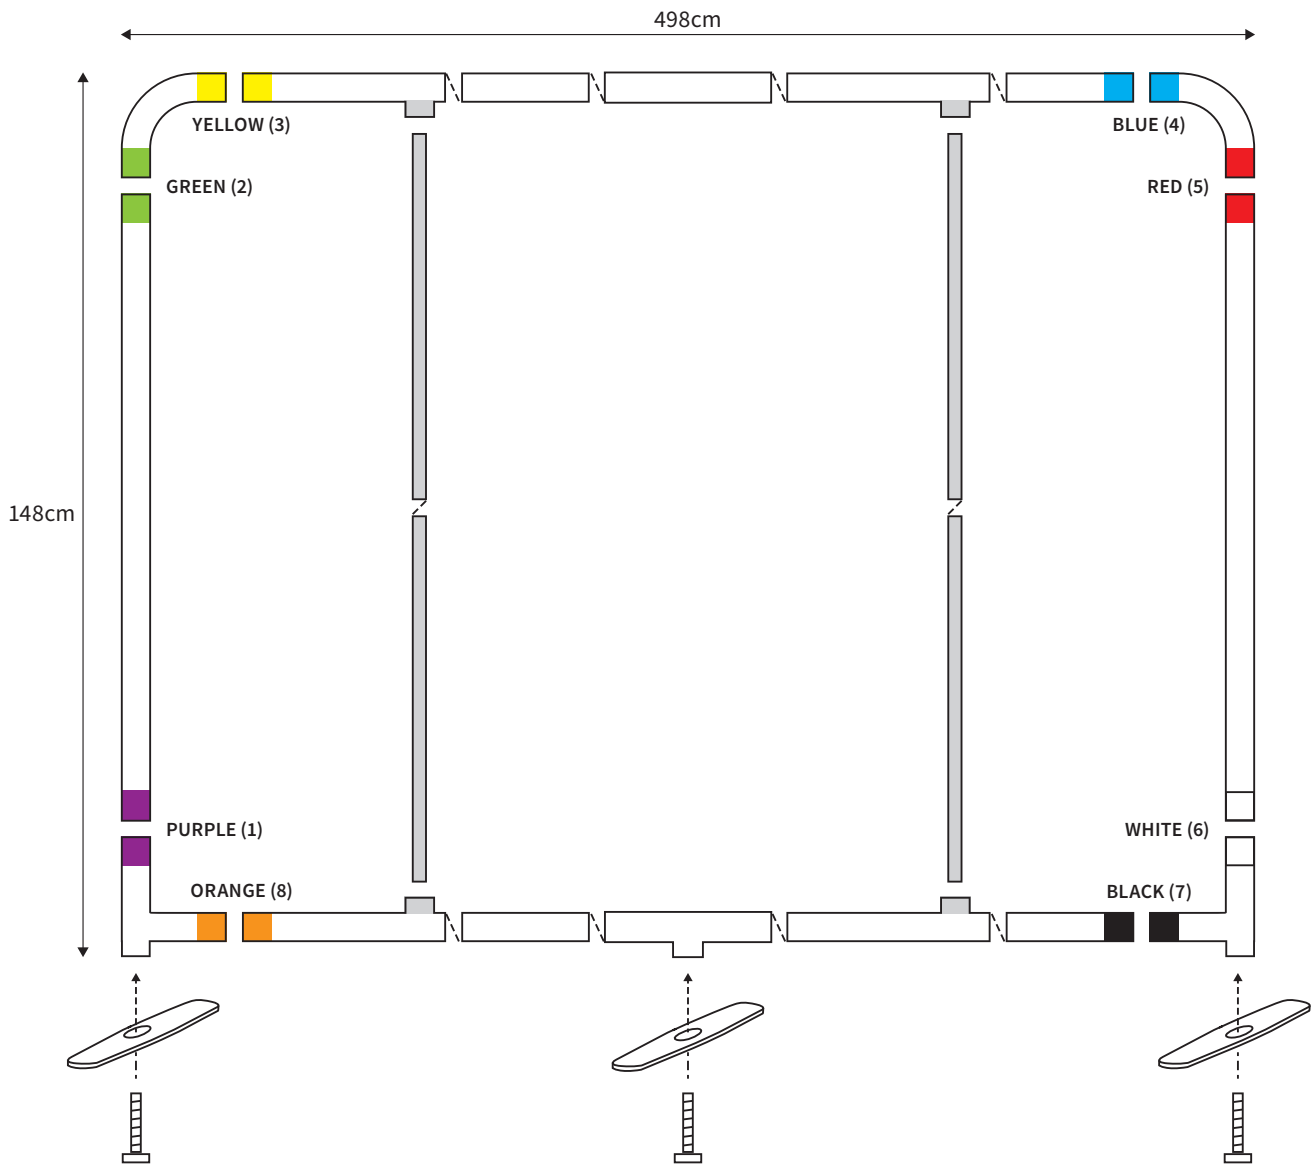

MANUAL

SHAPE STRAIGHT
WIDTH 598cm
HEIGHT 148cm

| PARTS LIST | | | | | |
|------------|----|--------------------------|--|----|---------------------------|
| | | | | 1x | HEXA-KEY (M8) |
| | 2x | TOP CORNER | | 2x | TUBE HORIZONTAL (ø 3cm) |
| | 2x | BOTTOM CORNER | | | |
| | 3x | FOOT | | 2x | TUBE VERTICAL (ø 3cm) |
| | 1x | SCREW (M6) FOOT MIDDLE | | | |
| | 2x | SCREW (M8) | | 2x | TUBE SUPPORT (ø 2cm) |
| | 1x | HEXA-KEY (M6) | | | |

MANUAL

SHAPE STRAIGHT
WIDTH 498cm
HEIGHT 148cm

| PARTS LIST | | | | | |
|------------|----|--------------------------|--|----|---------------------------|
| | | | | 1x | HEXA-KEY (M8) |
| | 2x | TOP CORNER | | 2x | TUBE HORIZONTAL (ø 3cm) |
| | 2x | BOTTOM CORNER | | | |
| | 3x | FOOT | | 2x | TUBE VERTICAL (ø 3cm) |
| | 1x | SCREW (M6) FOOT MIDDLE | | | |
| | 2x | SCREW (M8) | | 2x | TUBE SUPPORT (ø 2cm) |
| | 1x | HEXA-KEY (M6) | | | |

MANUAL

SHAPE STRAIGHT
WIDTH 98cm
HEIGHT 228cm

PARTS LIST

| | | | | | |
|---|----|------------------------|---|----|----------------------------------|
|  | 2x | TOP CORNER |  | 2x | TUBE HORIZONTAL (ø 3cm) |
|  | 2x | BOTTOM CORNER |  | 2x | TUBE VERTICAL (ø 3cm) |
|  | 2x | FOOT | | | |
|  | 2x | SCREW (M8) | | | |
|  | 1x | HEXA-KEY (M8) | | | |

MANUAL

SHAPE STRAIGHT
WIDTH 148cm
HEIGHT 228cm

| PARTS LIST | | | | | |
|---|----|-----------------|---|----|---------------------------|
|  | 2x | TOP CORNER |  | 2x | TUBE HORIZONTAL (ø 3cm) |
|  | 2x | BOTTOM CORNER |  | 2x | TUBE VERTICAL (ø 3cm) |
|  | 2x | FOOT | | | |
|  | 2x | SCREW (M8) | | | |
|  | 1x | HEXA-KEY (M8) | | | |