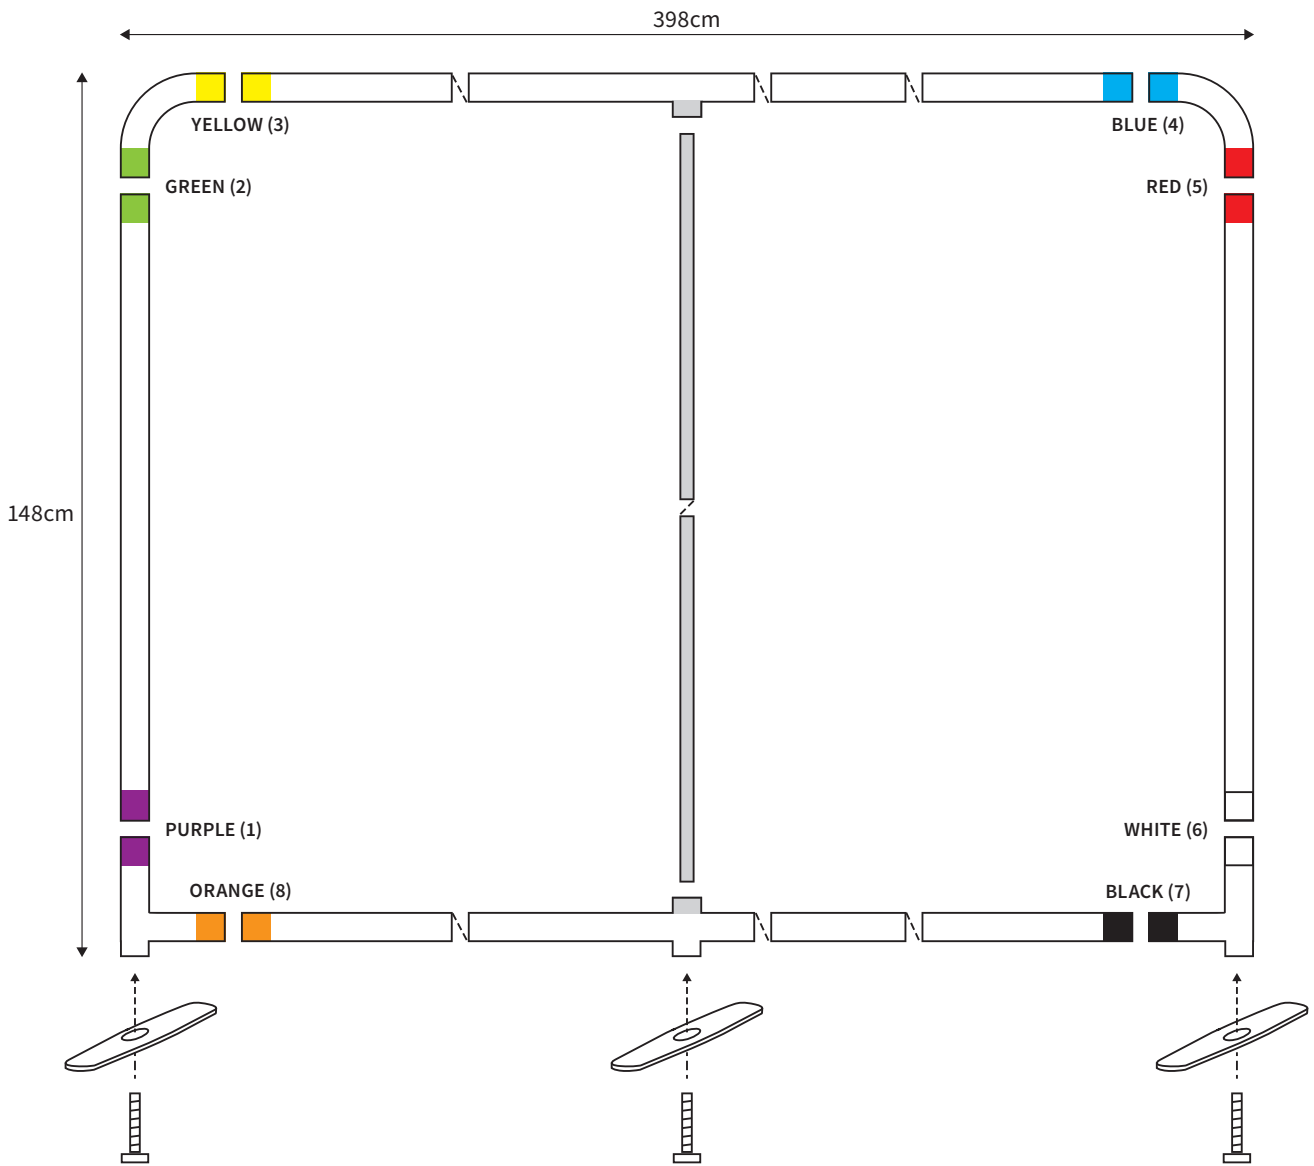

MANUAL

SHAPE STRAIGHT
WIDTH 198cm
HEIGHT 148cm

PARTS LIST

| | | | | | |
|---|----|-----------------|---|----|---------------------------|
|  | 2x | TOP CORNER |  | 2x | TUBE HORIZONTAL (ø 3cm) |
|  | 2x | BOTTOM CORNER |  | 2x | TUBE VERTICAL (ø 3cm) |
|  | 2x | FOOT | | | |
|  | 2x | SCREW (M8) | | | |
|  | 1x | HEXA-KEY (M8) | | | |

MANUAL

SHAPE STRAIGHT
WIDTH 248cm
HEIGHT 148cm

PARTS LIST

| | | | | | |
|---|----|-----------------|---|----|---------------------------|
|  | 2x | TOP CORNER |  | 2x | TUBE HORIZONTAL (ø 3cm) |
|  | 2x | BOTTOM CORNER |  | 2x | TUBE VERTICAL (ø 3cm) |
|  | 2x | FOOT | | | |
|  | 2x | SCREW (M8) |  | 1x | TUBE SUPPORT (ø 2cm) |
|  | 1x | HEXA-KEY (M8) | | | |

MANUAL

SHAPE STRAIGHT
WIDTH 398cm
HEIGHT 148cm

| PARTS LIST | | | | | |
|------------|----|--------------------------|--|----|---------------------------|
| | | | | 1x | HEXA-KEY (M8) |
| | 2x | TOP CORNER | | 2x | TUBE HORIZONTAL (ø 3cm) |
| | 2x | BOTTOM CORNER | | | |
| | 3x | FOOT | | 2x | TUBE VERTICAL (ø 3cm) |
| | 1x | SCREW (M6) FOOT MIDDLE | | | |
| | 2x | SCREW (M8) | | 1x | TUBE SUPPORT (ø 2cm) |
| | 1x | HEXA-KEY (M6) | | | |