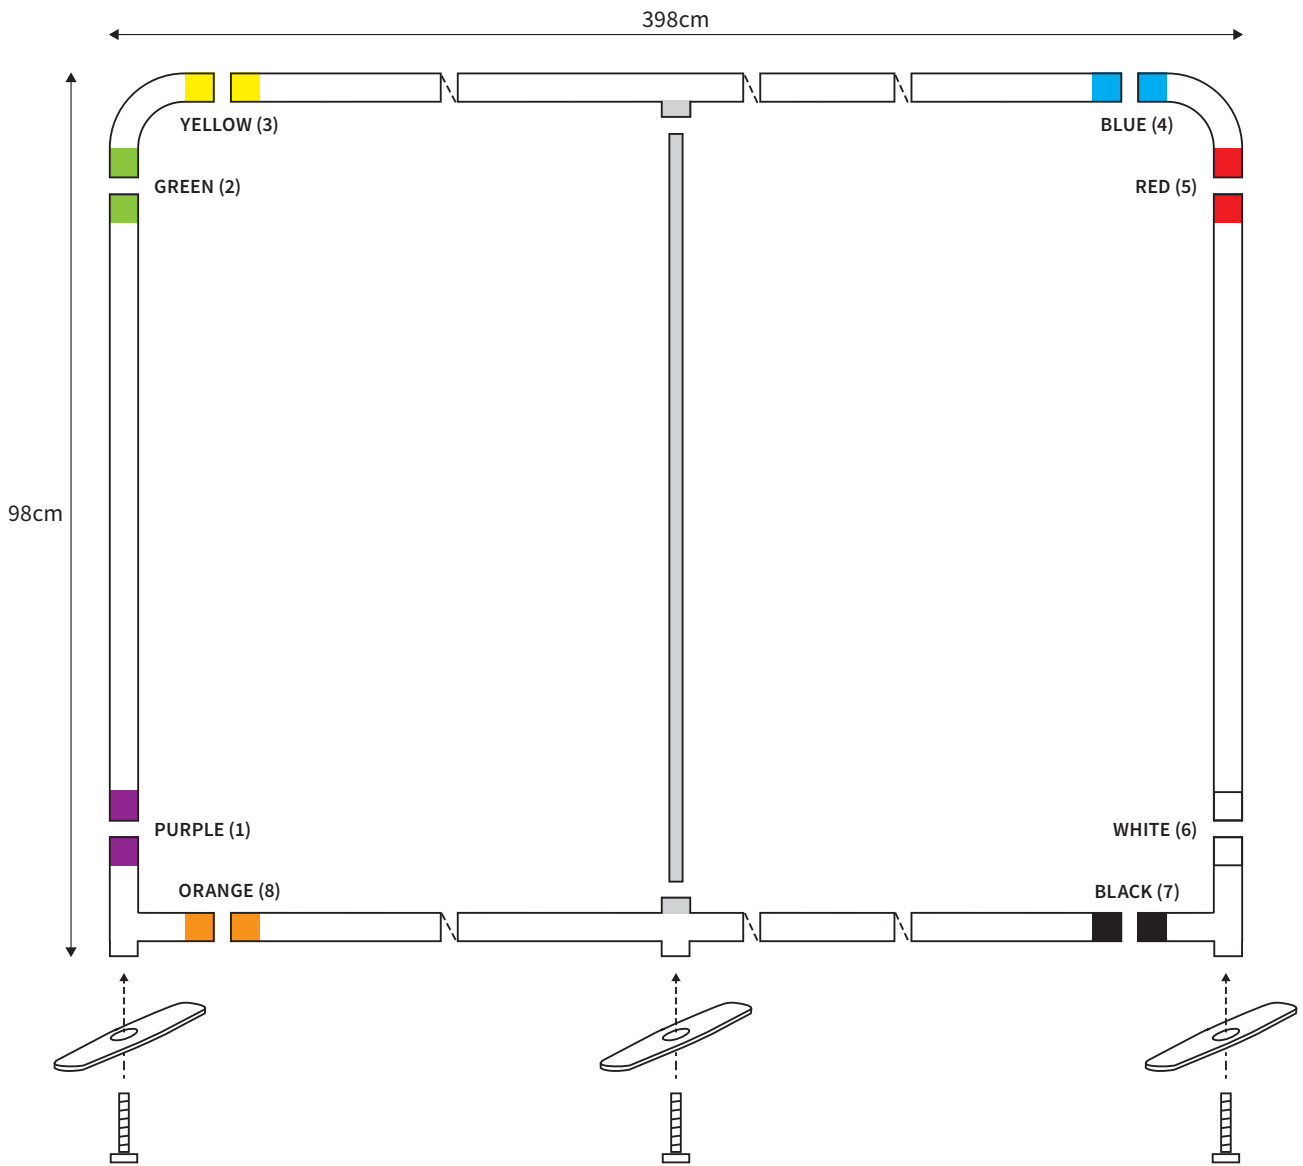

MANUAL

SHAPE STRAIGHT
WIDTH 248cm
HEIGHT 98cm

PARTS LIST

| | | | | | |
|---|----|-----------------|---|----|---------------------------|
|  | 2x | TOP CORNER |  | 2x | TUBE HORIZONTAL (ø 3cm) |
|  | 2x | BOTTOM CORNER |  | 2x | TUBE VERTICAL (ø 3cm) |
|  | 2x | FOOT | | | |
|  | 2x | SCREW (M8) |  | 1x | TUBE SUPPORT (ø 2cm) |
|  | 1x | HEXA-KEY (M8) | | | |

MANUAL

SHAPE STRAIGHT
WIDTH 298cm
HEIGHT 98cm

PARTS LIST

| | | | | | |
|---|----|------------------------|---|----|----------------------------------|
|  | 2x | TOP CORNER |  | 2x | TUBE HORIZONTAL (ø 3cm) |
|  | 2x | BOTTOM CORNER |  | 2x | TUBE VERTICAL (ø 3cm) |
|  | 2x | FOOT | | | |
|  | 2x | SCREW (M8) |  | 1x | TUBE SUPPORT (ø 2cm) |
|  | 1x | HEXA-KEY (M8) | | | |

MANUAL

SHAPE STRAIGHT
WIDTH 398cm
HEIGHT 98cm

| PARTS LIST | | | | | |
|------------|----|--------------------------|--|----|---------------------------|
| | | | | 1x | HEXA-KEY (M8) |
| | 2x | TOP CORNER | | 2x | TUBE HORIZONTAL (ø 3cm) |
| | 2x | BOTTOM CORNER | | | |
| | 3x | FOOT | | 2x | TUBE VERTICAL (ø 3cm) |
| | 1x | SCREW (M6) FOOT MIDDLE | | | |
| | 2x | SCREW (M8) | | 1x | TUBE SUPPORT (ø 2cm) |
| | 1x | HEXA-KEY (M6) | | | |