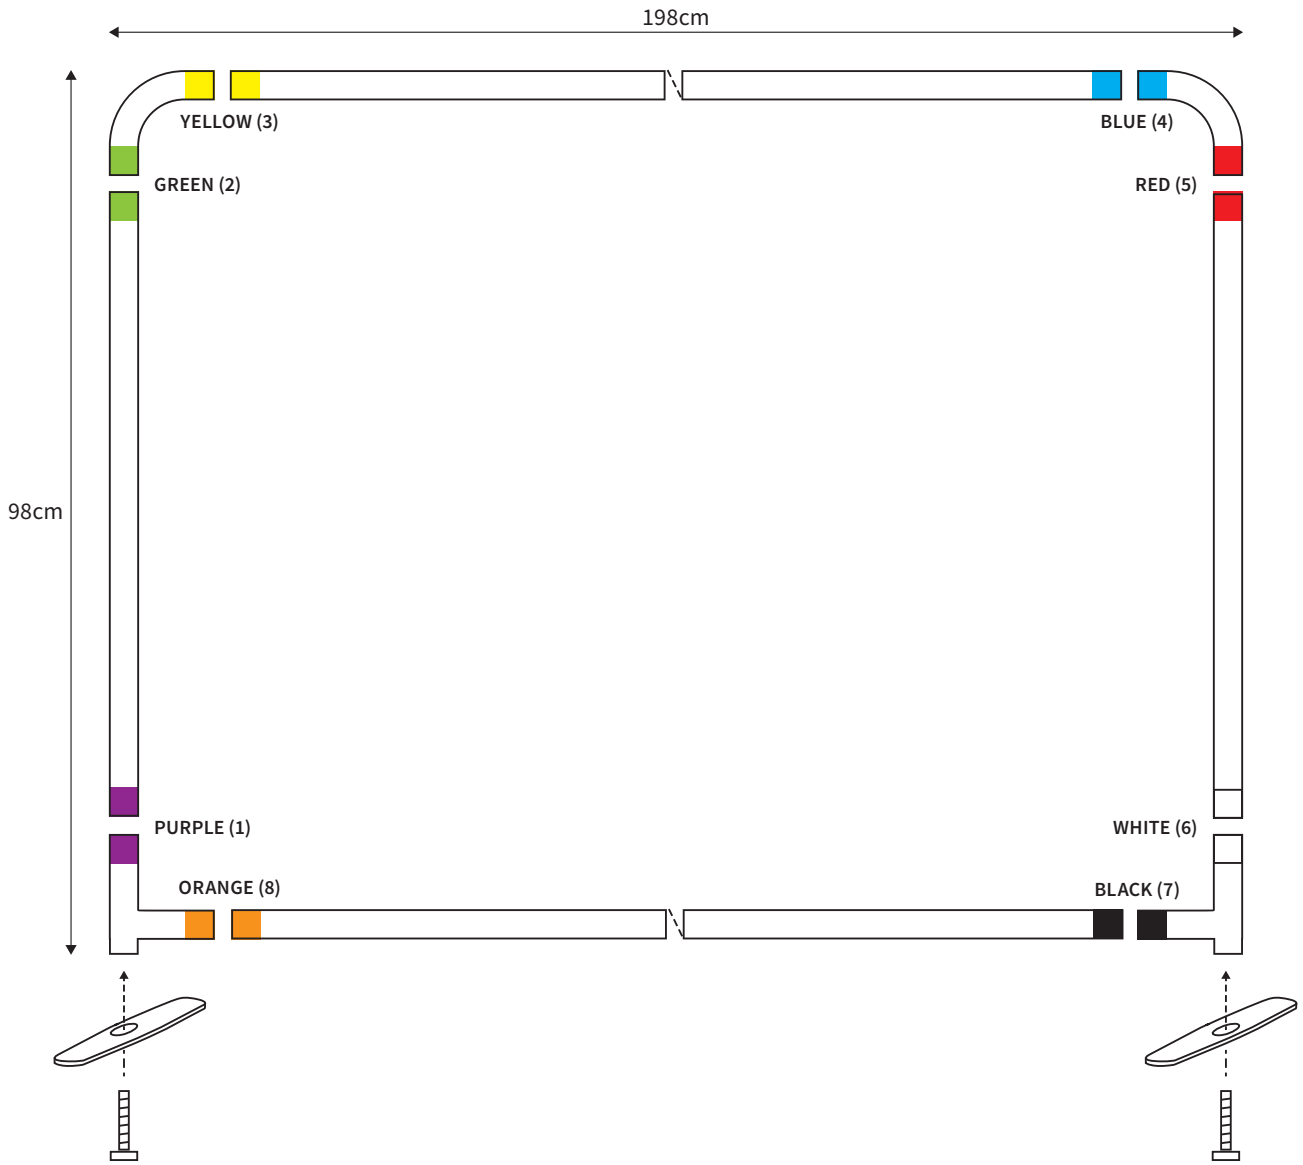

MANUAL

SHAPE STRAIGHT
WIDTH 298cm
HEIGHT 148cm

PARTS LIST

| | | | | | |
|---|----|------------------------|---|----|----------------------------------|
|  | 2x | TOP CORNER |  | 2x | TUBE HORIZONTAL (ø 3cm) |
|  | 2x | BOTTOM CORNER |  | 2x | TUBE VERTICAL (ø 3cm) |
|  | 2x | FOOT | | | |
|  | 2x | SCREW (M8) |  | 1x | TUBE SUPPORT (ø 2cm) |
|  | 1x | HEXA-KEY (M8) | | | |

MANUAL

SHAPE STRAIGHT
WIDTH 98cm
HEIGHT 98cm

PARTS LIST

| | | | | | |
|---|----|------------------------|---|----|----------------------------------|
|  | 2x | TOP CORNER |  | 2x | TUBE HORIZONTAL (ø 3cm) |
|  | 2x | BOTTOM CORNER |  | 2x | TUBE VERTICAL (ø 3cm) |
|  | 2x | FOOT | | | |
|  | 2x | SCREW (M8) | | | |
|  | 1x | HEXA-KEY (M8) | | | |

MANUAL

SHAPE STRAIGHT
WIDTH 148cm
HEIGHT 98cm

PARTS LIST

| | | | | | |
|---|----|-----------------|---|----|---------------------------|
|  | 2x | TOP CORNER |  | 2x | TUBE HORIZONTAL (ø 3cm) |
|  | 2x | BOTTOM CORNER |  | 2x | TUBE VERTICAL (ø 3cm) |
|  | 2x | FOOT | | | |
|  | 2x | SCREW (M8) | | | |
|  | 1x | HEXA-KEY (M8) | | | |

MANUAL

SHAPE STRAIGHT
WIDTH 198cm
HEIGHT 98cm

PARTS LIST

| | | | | | |
|---|----|-----------------|---|----|---------------------------|
|  | 2x | TOP CORNER |  | 2x | TUBE HORIZONTAL (ø 3cm) |
|  | 2x | BOTTOM CORNER |  | 2x | TUBE VERTICAL (ø 3cm) |
|  | 2x | FOOT | | | |
|  | 2x | SCREW (M8) | | | |
|  | 1x | HEXA-KEY (M8) | | | |