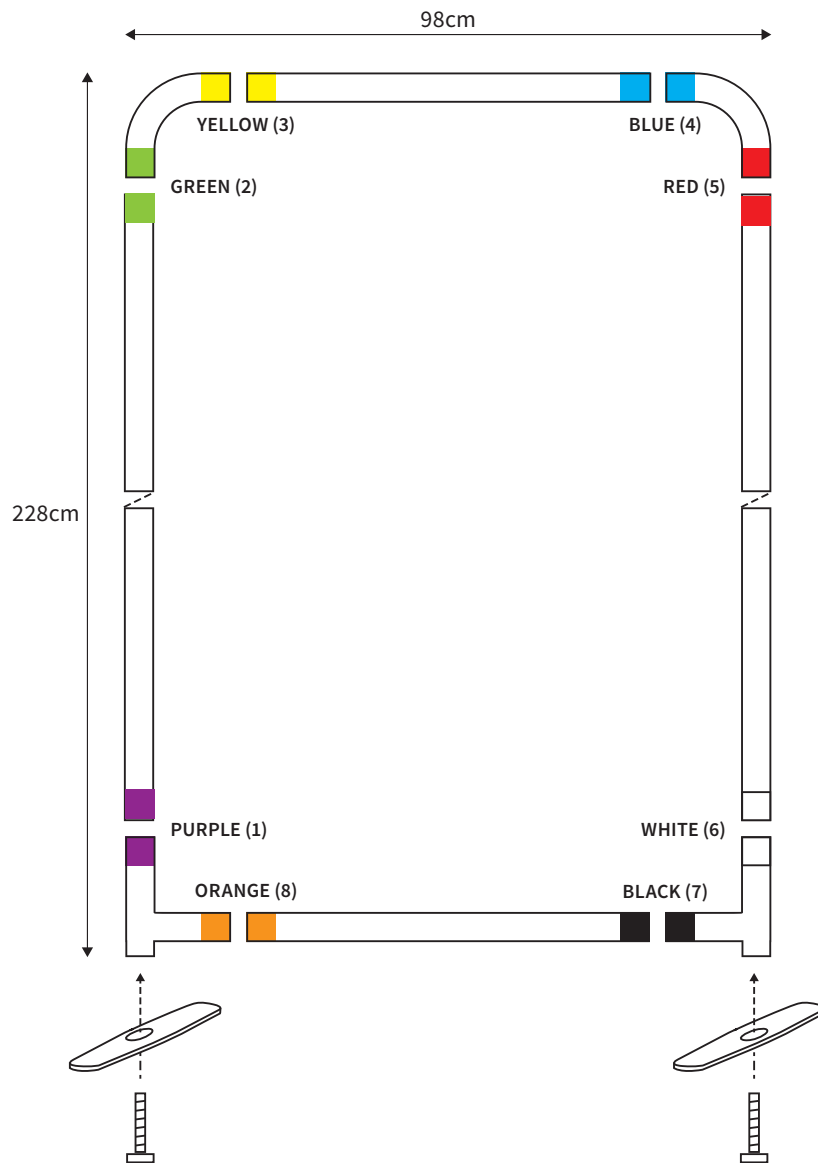

MANUAL

SHAPE STRAIGHT
WIDTH 598cm
HEIGHT 148cm

| PARTS LIST | | | | | |
|------------|----|--------------------------|--|----|---------------------------|
| | | | | 1x | HEXA-KEY (M8) |
| | 2x | TOP CORNER | | 2x | TUBE HORIZONTAL (ø 3cm) |
| | 2x | BOTTOM CORNER | | | |
| | 3x | FOOT | | 2x | TUBE VERTICAL (ø 3cm) |
| | 1x | SCREW (M6) FOOT MIDDLE | | | |
| | 2x | SCREW (M8) | | 2x | TUBE SUPPORT (ø 2cm) |
| | 1x | HEXA-KEY (M6) | | | |

MANUAL

SHAPE STRAIGHT
WIDTH 498cm
HEIGHT 148cm

| PARTS LIST | | | | | |
|------------|----|--------------------------|--|----|---------------------------|
| | | | | 1x | HEXA-KEY (M8) |
| | 2x | TOP CORNER | | 2x | TUBE HORIZONTAL (ø 3cm) |
| | 2x | BOTTOM CORNER | | | |
| | 3x | FOOT | | 2x | TUBE VERTICAL (ø 3cm) |
| | 1x | SCREW (M6) FOOT MIDDLE | | | |
| | 2x | SCREW (M8) | | 2x | TUBE SUPPORT (ø 2cm) |
| | 1x | HEXA-KEY (M6) | | | |

MANUAL

SHAPE STRAIGHT
WIDTH 98cm
HEIGHT 228cm

PARTS LIST

| | | | | | |
|---|----|------------------------|---|----|----------------------------------|
|  | 2x | TOP CORNER |  | 2x | TUBE HORIZONTAL (ø 3cm) |
|  | 2x | BOTTOM CORNER |  | 2x | TUBE VERTICAL (ø 3cm) |
|  | 2x | FOOT | | | |
|  | 2x | SCREW (M8) | | | |
|  | 1x | HEXA-KEY (M8) | | | |

MANUAL

SHAPE STRAIGHT
WIDTH 148cm
HEIGHT 228cm

| PARTS LIST | | | | | |
|---|----|-----------------|---|----|---------------------------|
|  | 2x | TOP CORNER |  | 2x | TUBE HORIZONTAL (ø 3cm) |
|  | 2x | BOTTOM CORNER |  | 2x | TUBE VERTICAL (ø 3cm) |
|  | 2x | FOOT | | | |
|  | 2x | SCREW (M8) | | | |
|  | 1x | HEXA-KEY (M8) | | | |