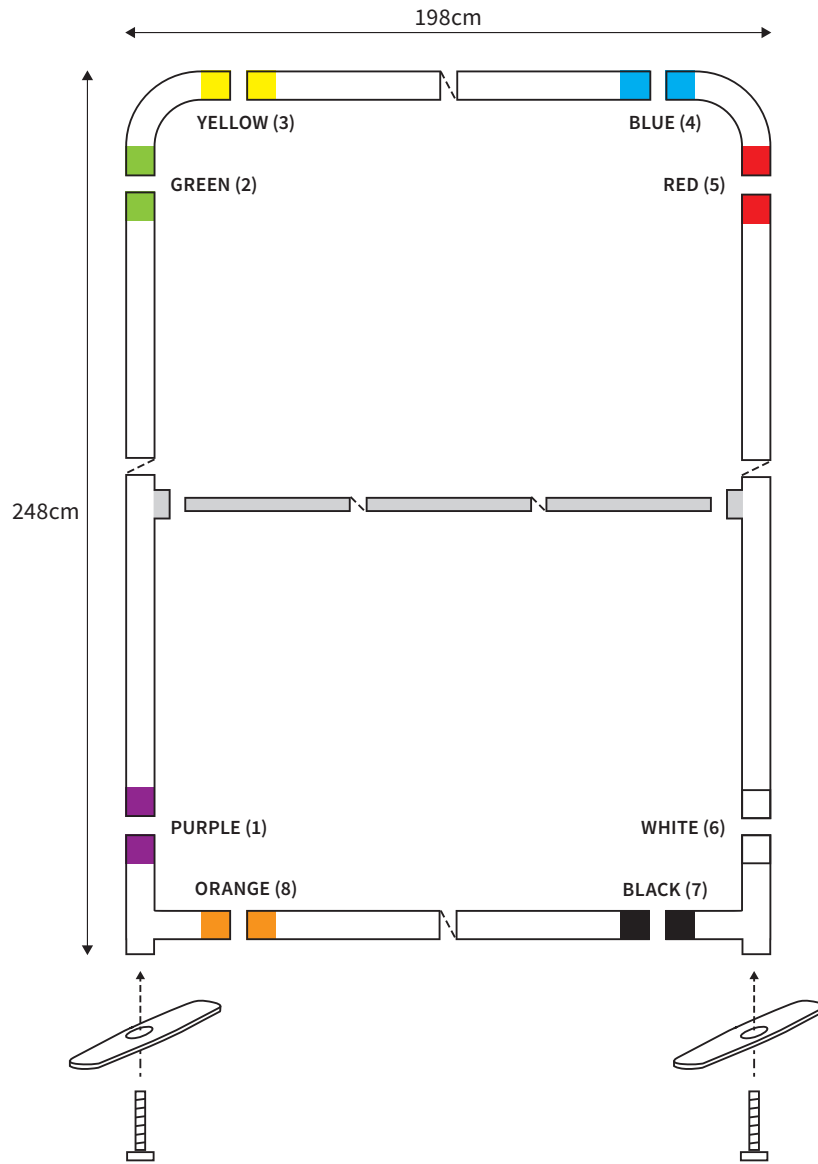

MANUAL

SHAPE STRAIGHT
WIDTH 98cm
HEIGHT 248cm

PARTS LIST

| | | | | | |
|---|----|------------------------|---|----|----------------------------------|
|  | 2x | TOP CORNER |  | 2x | TUBE HORIZONTAL (ø 3cm) |
|  | 2x | BOTTOM CORNER |  | 2x | TUBE VERTICAL (ø 3cm) |
|  | 2x | FOOT | | | |
|  | 2x | SCREW (M8) |  | 1x | TUBE SUPPORT (ø 2cm) |
|  | 1x | HEXA-KEY (M8) | | | |

MANUAL

SHAPE STRAIGHT
WIDTH 148cm
HEIGHT 248cm

| PARTS LIST | | | | | |
|---|----|-----------------|---|----|---------------------------|
|  | 2x | TOP CORNER |  | 2x | TUBE HORIZONTAL (ø 3cm) |
|  | 2x | BOTTOM CORNER |  | 2x | TUBE VERTICAL (ø 3cm) |
|  | 2x | FOOT | | | |
|  | 2x | SCREW (M8) |  | 1x | TUBE SUPPORT (ø 2cm) |
|  | 1x | HEXA-KEY (M8) | | | |

MANUAL

SHAPE STRAIGHT
WIDTH 198cm
HEIGHT 248cm

| PARTS LIST | | | | | |
|---|----|-----------------|---|----|---------------------------|
|  | 2x | TOP CORNER |  | 2x | TUBE HORIZONTAL (ø 3cm) |
|  | 2x | BOTTOM CORNER |  | 2x | TUBE VERTICAL (ø 3cm) |
|  | 2x | FOOT | | | |
|  | 2x | SCREW (M8) |  | 1x | TUBE SUPPORT (ø 2cm) |
|  | 1x | HEXA-KEY (M8) | | | |

MANUAL

SHAPE STRAIGHT
WIDTH 98cm
HEIGHT 298cm

| PARTS LIST | | | | | |
|---|----|-----------------|---|----|---------------------------|
|  | 2x | TOP CORNER |  | 2x | TUBE HORIZONTAL (ø 3cm) |
|  | 2x | BOTTOM CORNER |  | 2x | TUBE VERTICAL (ø 3cm) |
|  | 2x | FOOT | | | |
|  | 2x | SCREW (M8) |  | 1x | TUBE SUPPORT (ø 2cm) |
|  | 1x | HEXA-KEY (M8) | | | |