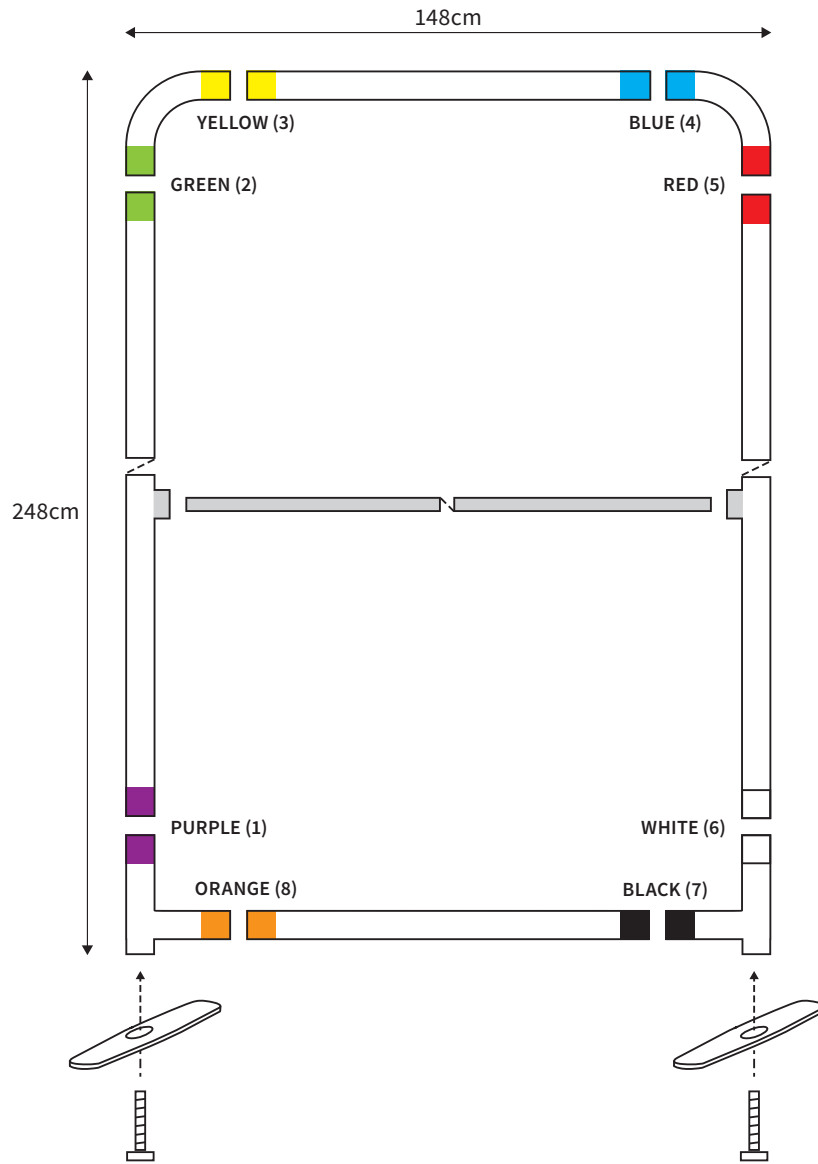

MANUAL

SHAPE STRAIGHT
WIDTH 598cm
HEIGHT 228cm

| PARTS LIST | | | | 1x | HEXA-KEY (M8) |
|---|----|--------------------------|---|----|---------------------------|
|  | 2x | TOP CORNER |  | 2x | TUBE HORIZONTAL (ø 3cm) |
|  | 2x | BOTTOM CORNER | | | |
|  | 3x | FOOT |  | 2x | TUBE VERTICAL (ø 3cm) |
|  | 1x | SCREW (M6) FOOT MIDDLE | | | |
|  | 2x | SCREW (M8) |  | 2x | TUBE SUPPORT (ø 2cm) |
|  | 1x | HEXA-KEY (M6) | | | |

MANUAL

SHAPE STRAIGHT
WIDTH 98cm
HEIGHT 248cm

PARTS LIST

| | | | | | |
|---|----|------------------------|---|----|----------------------------------|
|  | 2x | TOP CORNER |  | 2x | TUBE HORIZONTAL (ø 3cm) |
|  | 2x | BOTTOM CORNER |  | 2x | TUBE VERTICAL (ø 3cm) |
|  | 2x | FOOT | | | |
|  | 2x | SCREW (M8) |  | 1x | TUBE SUPPORT (ø 2cm) |
|  | 1x | HEXA-KEY (M8) | | | |

MANUAL

SHAPE STRAIGHT
WIDTH 148cm
HEIGHT 248cm

| PARTS LIST | | | | | |
|---|----|-----------------|---|----|---------------------------|
|  | 2x | TOP CORNER |  | 2x | TUBE HORIZONTAL (ø 3cm) |
|  | 2x | BOTTOM CORNER |  | 2x | TUBE VERTICAL (ø 3cm) |
|  | 2x | FOOT | | | |
|  | 2x | SCREW (M8) |  | 1x | TUBE SUPPORT (ø 2cm) |
|  | 1x | HEXA-KEY (M8) | | | |

MANUAL

SHAPE STRAIGHT
WIDTH 198cm
HEIGHT 248cm

| PARTS LIST | | | | | |
|---|----|-----------------|---|----|---------------------------|
|  | 2x | TOP CORNER |  | 2x | TUBE HORIZONTAL (ø 3cm) |
|  | 2x | BOTTOM CORNER |  | 2x | TUBE VERTICAL (ø 3cm) |
|  | 2x | FOOT | | | |
|  | 2x | SCREW (M8) |  | 1x | TUBE SUPPORT (ø 2cm) |
|  | 1x | HEXA-KEY (M8) | | | |