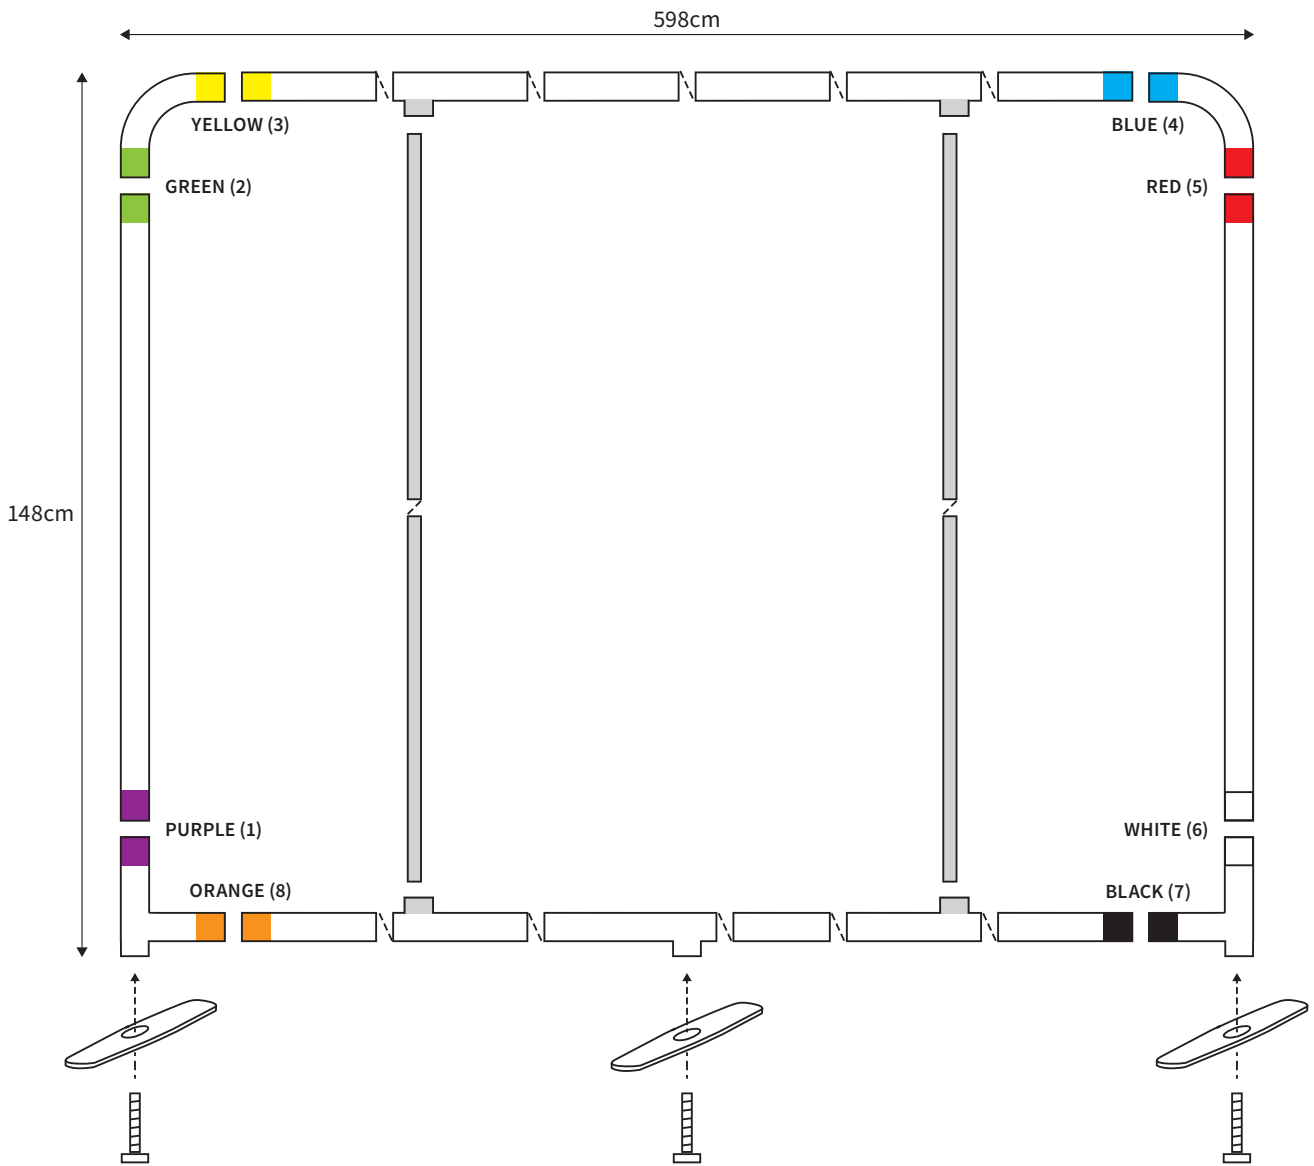

MANUAL

SHAPE STRAIGHT
WIDTH 248cm
HEIGHT 148cm

PARTS LIST

| | | | | | |
|---|----|-----------------|---|----|---------------------------|
|  | 2x | TOP CORNER |  | 2x | TUBE HORIZONTAL (ø 3cm) |
|  | 2x | BOTTOM CORNER |  | 2x | TUBE VERTICAL (ø 3cm) |
|  | 2x | FOOT | | | |
|  | 2x | SCREW (M8) |  | 1x | TUBE SUPPORT (ø 2cm) |
|  | 1x | HEXA-KEY (M8) | | | |

MANUAL

SHAPE STRAIGHT
WIDTH 398cm
HEIGHT 148cm

| PARTS LIST | | | | | |
|------------|----|--------------------------|--|----|---------------------------|
| | | | | 1x | HEXA-KEY (M8) |
| | 2x | TOP CORNER | | 2x | TUBE HORIZONTAL (ø 3cm) |
| | 2x | BOTTOM CORNER | | | |
| | 3x | FOOT | | 2x | TUBE VERTICAL (ø 3cm) |
| | 1x | SCREW (M6) FOOT MIDDLE | | | |
| | 2x | SCREW (M8) | | 1x | TUBE SUPPORT (ø 2cm) |
| | 1x | HEXA-KEY (M6) | | | |

MANUAL

SHAPE STRAIGHT
WIDTH 598cm
HEIGHT 148cm

| PARTS LIST | | | | | |
|------------|----|--------------------------|--|----|---------------------------|
| | | | | 1x | HEXA-KEY (M8) |
| | 2x | TOP CORNER | | 2x | TUBE HORIZONTAL (ø 3cm) |
| | 2x | BOTTOM CORNER | | | |
| | 3x | FOOT | | 2x | TUBE VERTICAL (ø 3cm) |
| | 1x | SCREW (M6) FOOT MIDDLE | | | |
| | 2x | SCREW (M8) | | 2x | TUBE SUPPORT (ø 2cm) |
| | 1x | HEXA-KEY (M6) | | | |

MANUAL

SHAPE STRAIGHT
WIDTH 98cm
HEIGHT 228cm

PARTS LIST

| | | | | | |
|---|----|------------------------|---|----|----------------------------------|
|  | 2x | TOP CORNER |  | 2x | TUBE HORIZONTAL (ø 3cm) |
|  | 2x | BOTTOM CORNER |  | 2x | TUBE VERTICAL (ø 3cm) |
|  | 2x | FOOT | | | |
|  | 2x | SCREW (M8) | | | |
|  | 1x | HEXA-KEY (M8) | | | |