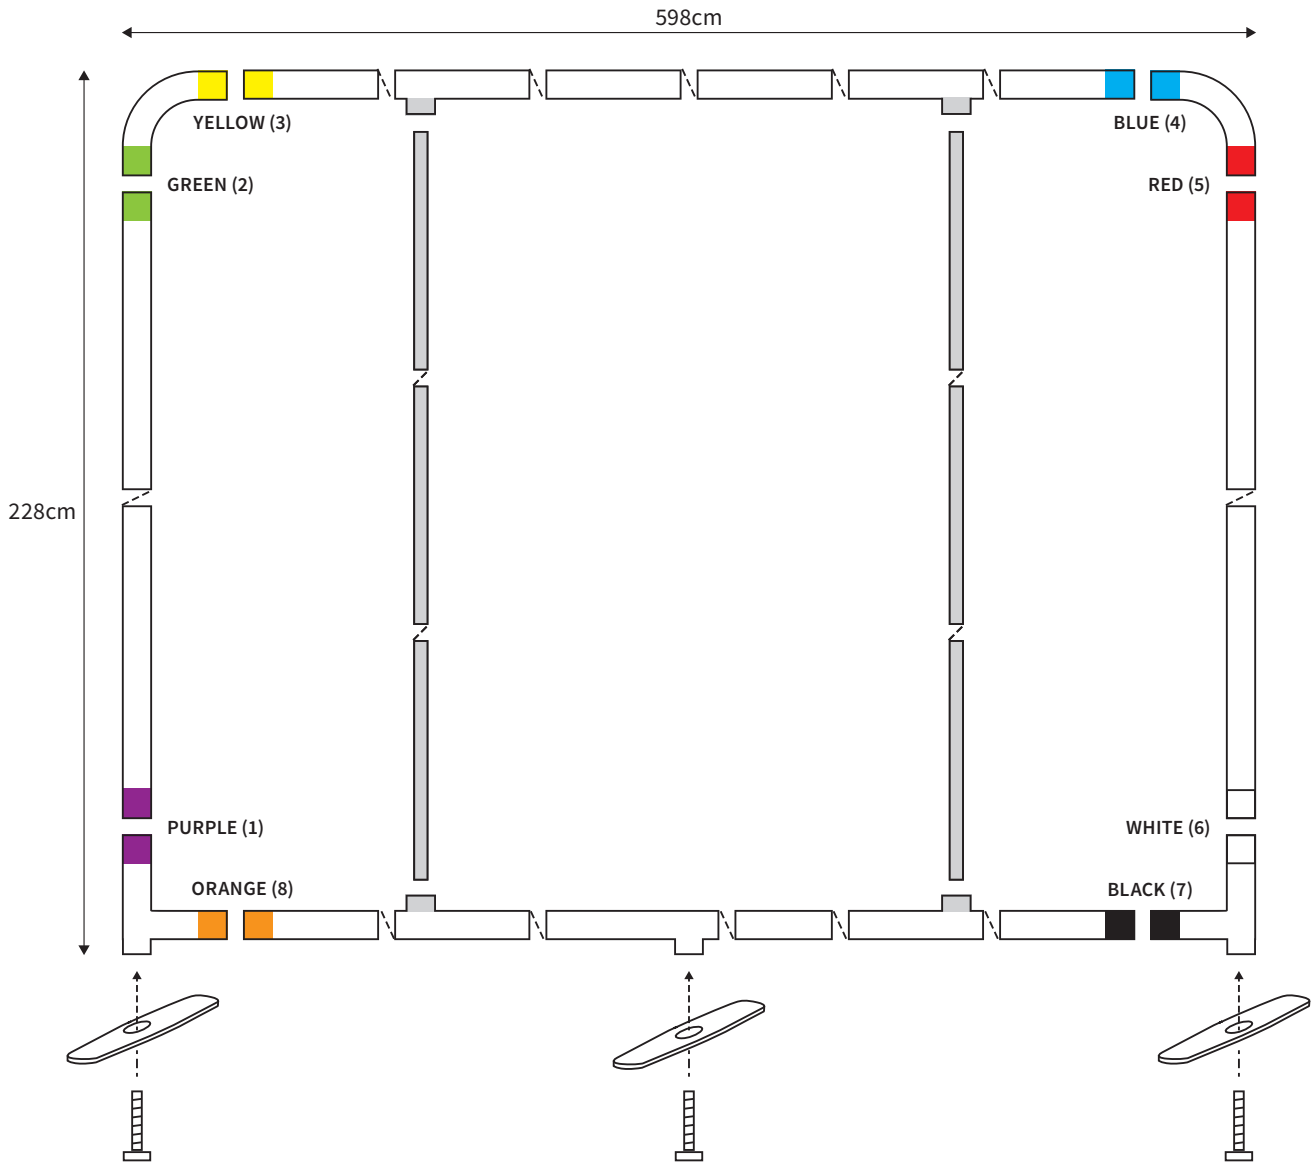

MANUAL

SHAPE STRAIGHT
WIDTH 298cm
HEIGHT 228cm

PARTS LIST

| | | | | | |
|---|----|------------------------|---|----|----------------------------------|
|  | 2x | TOP CORNER |  | 2x | TUBE HORIZONTAL (ø 3cm) |
|  | 2x | BOTTOM CORNER |  | 2x | TUBE VERTICAL (ø 3cm) |
|  | 2x | FOOT | | | |
|  | 2x | SCREW (M8) |  | 1x | TUBE SUPPORT (ø 2cm) |
|  | 1x | HEXA-KEY (M8) | | | |

MANUAL

SHAPE STRAIGHT
WIDTH 498cm
HEIGHT 228cm

| PARTS LIST | | | | 1x | HEXA-KEY (M8) |
|---|----|--------------------------|---|----|---------------------------|
|  | 2x | TOP CORNER |  | 2x | TUBE HORIZONTAL (ø 3cm) |
|  | 2x | BOTTOM CORNER | | | |
|  | 3x | FOOT |  | 2x | TUBE VERTICAL (ø 3cm) |
|  | 1x | SCREW (M6) FOOT MIDDLE | | | |
|  | 2x | SCREW (M8) |  | 2x | TUBE SUPPORT (ø 2cm) |
|  | 1x | HEXA-KEY (M6) | | | |

MANUAL

SHAPE STRAIGHT
WIDTH 598cm
HEIGHT 228cm

| PARTS LIST | | | | 1x | HEXA-KEY (M8) |
|---|----|--------------------------|---|----|---------------------------|
|  | 2x | TOP CORNER |  | 2x | TUBE HORIZONTAL (ø 3cm) |
|  | 2x | BOTTOM CORNER | | | |
|  | 3x | FOOT |  | 2x | TUBE VERTICAL (ø 3cm) |
|  | 1x | SCREW (M6) FOOT MIDDLE | | | |
|  | 2x | SCREW (M8) |  | 2x | TUBE SUPPORT (ø 2cm) |
|  | 1x | HEXA-KEY (M6) | | | |

MANUAL

SHAPE STRAIGHT
WIDTH 98cm
HEIGHT 248cm

PARTS LIST

| | | | | | |
|---|----|------------------------|---|----|----------------------------------|
|  | 2x | TOP CORNER |  | 2x | TUBE HORIZONTAL (ø 3cm) |
|  | 2x | BOTTOM CORNER |  | 2x | TUBE VERTICAL (ø 3cm) |
|  | 2x | FOOT | | | |
|  | 2x | SCREW (M8) |  | 1x | TUBE SUPPORT (ø 2cm) |
|  | 1x | HEXA-KEY (M8) | | | |