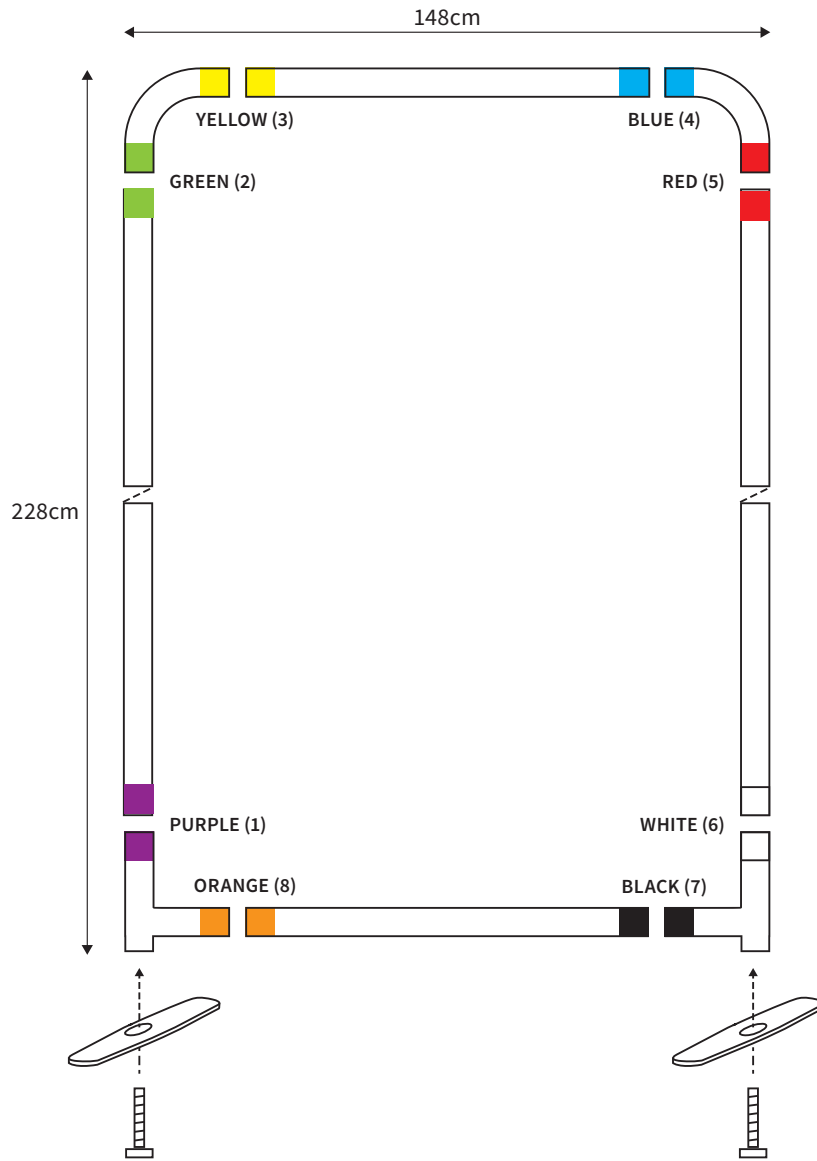

MANUAL

SHAPE STRAIGHT
WIDTH 98cm
HEIGHT 228cm

PARTS LIST

| | | | | | |
|---|----|------------------------|---|----|----------------------------------|
|  | 2x | TOP CORNER |  | 2x | TUBE HORIZONTAL (ø 3cm) |
|  | 2x | BOTTOM CORNER |  | 2x | TUBE VERTICAL (ø 3cm) |
|  | 2x | FOOT | | | |
|  | 2x | SCREW (M8) | | | |
|  | 1x | HEXA-KEY (M8) | | | |

MANUAL

SHAPE STRAIGHT
WIDTH 148cm
HEIGHT 228cm

| PARTS LIST | | | | | |
|---|----|-----------------|---|----|---------------------------|
|  | 2x | TOP CORNER |  | 2x | TUBE HORIZONTAL (ø 3cm) |
|  | 2x | BOTTOM CORNER |  | 2x | TUBE VERTICAL (ø 3cm) |
|  | 2x | FOOT | | | |
|  | 2x | SCREW (M8) | | | |
|  | 1x | HEXA-KEY (M8) | | | |

MANUAL

SHAPE STRAIGHT
WIDTH 198cm
HEIGHT 228cm

| PARTS LIST | | | | | |
|---|----|-----------------|---|----|---------------------------|
|  | 2x | TOP CORNER |  | 2x | TUBE HORIZONTAL (ø 3cm) |
|  | 2x | BOTTOM CORNER |  | 2x | TUBE VERTICAL (ø 3cm) |
|  | 2x | FOOT | | | |
|  | 2x | SCREW (M8) | | | |
|  | 1x | HEXA-KEY (M8) | | | |

MANUAL

SHAPE STRAIGHT
WIDTH 248cm
HEIGHT 228cm

PARTS LIST

| | | | | | |
|---|----|-----------------|---|----|---------------------------|
|  | 2x | TOP CORNER |  | 2x | TUBE HORIZONTAL (ø 3cm) |
|  | 2x | BOTTOM CORNER |  | 2x | TUBE VERTICAL (ø 3cm) |
|  | 2x | FOOT | | | |
|  | 2x | SCREW (M8) |  | 1x | TUBE SUPPORT (ø 2cm) |
|  | 1x | HEXA-KEY (M8) | | | |