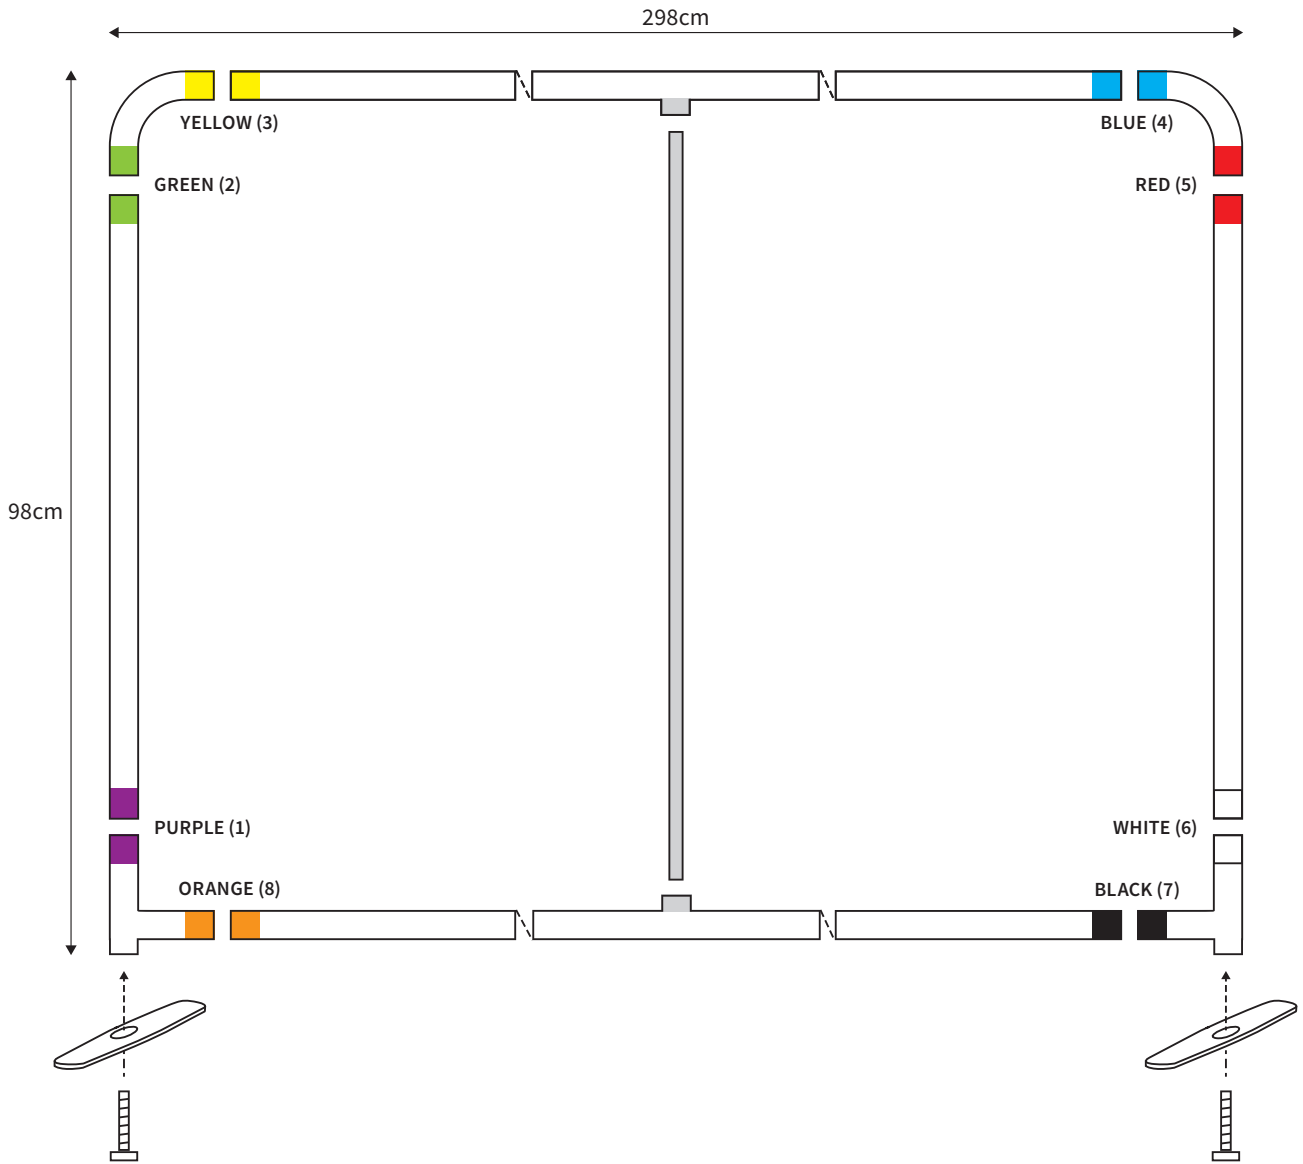

MANUAL

SHAPE STRAIGHT
WIDTH 198cm
HEIGHT 98cm

PARTS LIST

| | | | | | |
|---|----|-----------------|---|----|---------------------------|
|  | 2x | TOP CORNER |  | 2x | TUBE HORIZONTAL (ø 3cm) |
|  | 2x | BOTTOM CORNER |  | 2x | TUBE VERTICAL (ø 3cm) |
|  | 2x | FOOT | | | |
|  | 2x | SCREW (M8) | | | |
|  | 1x | HEXA-KEY (M8) | | | |

MANUAL

SHAPE STRAIGHT
WIDTH 248cm
HEIGHT 98cm

PARTS LIST

| | | | | | |
|---|----|-----------------|---|----|---------------------------|
|  | 2x | TOP CORNER |  | 2x | TUBE HORIZONTAL (ø 3cm) |
|  | 2x | BOTTOM CORNER |  | 2x | TUBE VERTICAL (ø 3cm) |
|  | 2x | FOOT | | | |
|  | 2x | SCREW (M8) |  | 1x | TUBE SUPPORT (ø 2cm) |
|  | 1x | HEXA-KEY (M8) | | | |

MANUAL

SHAPE STRAIGHT
WIDTH 298cm
HEIGHT 98cm

PARTS LIST

| | | | | | |
|---|----|------------------------|---|----|----------------------------------|
|  | 2x | TOP CORNER |  | 2x | TUBE HORIZONTAL (ø 3cm) |
|  | 2x | BOTTOM CORNER |  | 2x | TUBE VERTICAL (ø 3cm) |
|  | 2x | FOOT | | | |
|  | 2x | SCREW (M8) |  | 1x | TUBE SUPPORT (ø 2cm) |
|  | 1x | HEXA-KEY (M8) | | | |