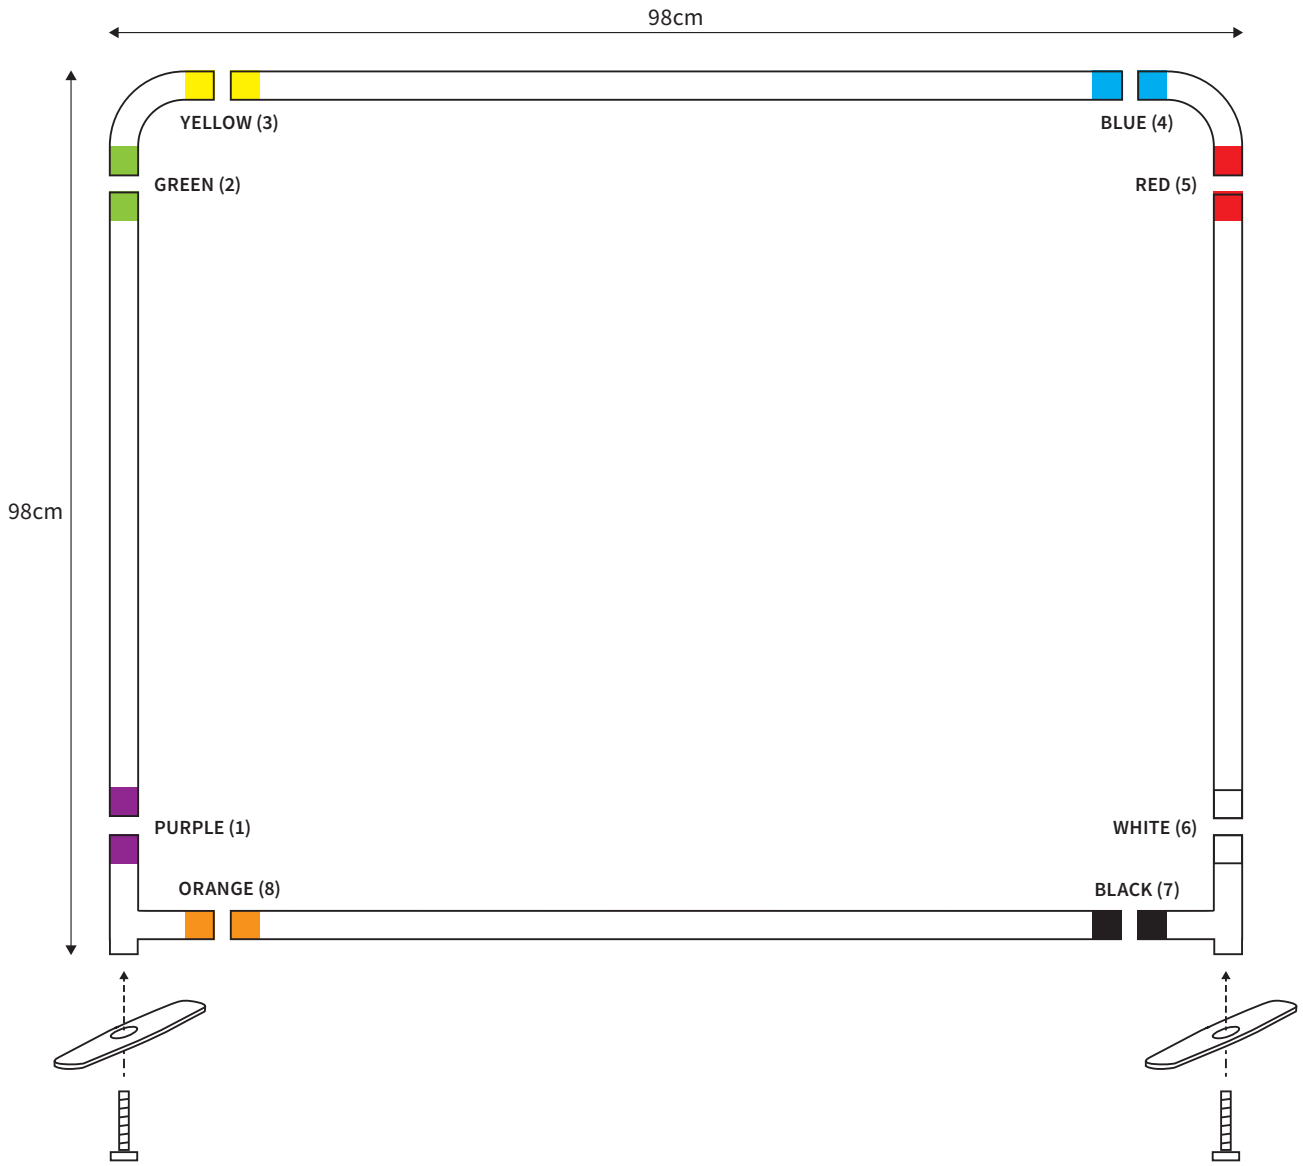

MANUAL

SHAPE STRAIGHT
WIDTH 298cm
HEIGHT 148cm

PARTS LIST

| | | | | | |
|---|----|------------------------|---|----|----------------------------------|
|  | 2x | TOP CORNER |  | 2x | TUBE HORIZONTAL (ø 3cm) |
|  | 2x | BOTTOM CORNER |  | 2x | TUBE VERTICAL (ø 3cm) |
|  | 2x | FOOT | | | |
|  | 2x | SCREW (M8) |  | 1x | TUBE SUPPORT (ø 2cm) |
|  | 1x | HEXA-KEY (M8) | | | |

MANUAL

SHAPE STRAIGHT
WIDTH 98cm
HEIGHT 98cm

PARTS LIST

| | | | | | |
|---|----|------------------------|---|----|----------------------------------|
|  | 2x | TOP CORNER |  | 2x | TUBE HORIZONTAL (ø 3cm) |
|  | 2x | BOTTOM CORNER |  | 2x | TUBE VERTICAL (ø 3cm) |
|  | 2x | FOOT | | | |
|  | 2x | SCREW (M8) | | | |
|  | 1x | HEXA-KEY (M8) | | | |

MANUAL

SHAPE STRAIGHT
WIDTH 148cm
HEIGHT 98cm

PARTS LIST

| | | | | | |
|---|----|-----------------|---|----|---------------------------|
|  | 2x | TOP CORNER |  | 2x | TUBE HORIZONTAL (ø 3cm) |
|  | 2x | BOTTOM CORNER |  | 2x | TUBE VERTICAL (ø 3cm) |
|  | 2x | FOOT | | | |
|  | 2x | SCREW (M8) | | | |
|  | 1x | HEXA-KEY (M8) | | | |

MANUAL

SHAPE STRAIGHT
WIDTH 198cm
HEIGHT 98cm

PARTS LIST

| | | | | | |
|---|----|-----------------|---|----|---------------------------|
|  | 2x | TOP CORNER |  | 2x | TUBE HORIZONTAL (ø 3cm) |
|  | 2x | BOTTOM CORNER |  | 2x | TUBE VERTICAL (ø 3cm) |
|  | 2x | FOOT | | | |
|  | 2x | SCREW (M8) | | | |
|  | 1x | HEXA-KEY (M8) | | | |