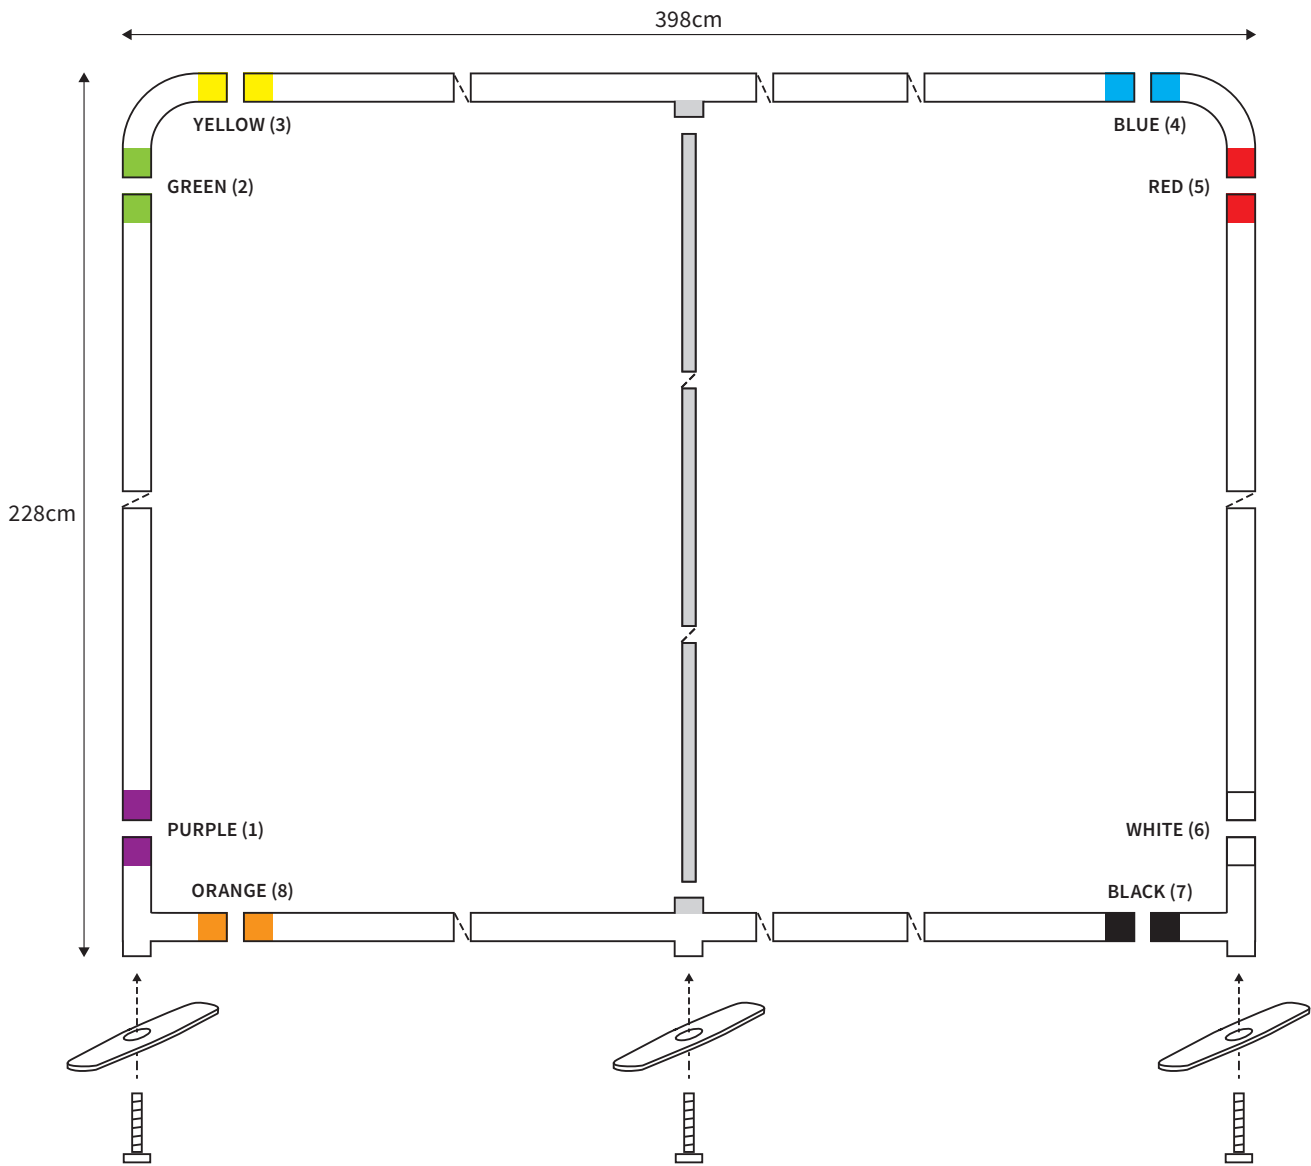

MANUAL

SHAPE STRAIGHT
WIDTH 198cm
HEIGHT 228cm

| PARTS LIST | | | | | |
|---|----|-----------------|---|----|---------------------------|
|  | 2x | TOP CORNER |  | 2x | TUBE HORIZONTAL (ø 3cm) |
|  | 2x | BOTTOM CORNER |  | 2x | TUBE VERTICAL (ø 3cm) |
|  | 2x | FOOT | | | |
|  | 2x | SCREW (M8) | | | |
|  | 1x | HEXA-KEY (M8) | | | |

MANUAL

SHAPE STRAIGHT
WIDTH 248cm
HEIGHT 228cm

PARTS LIST

| | | | | | |
|---|----|-----------------|---|----|---------------------------|
|  | 2x | TOP CORNER |  | 2x | TUBE HORIZONTAL (ø 3cm) |
|  | 2x | BOTTOM CORNER |  | 2x | TUBE VERTICAL (ø 3cm) |
|  | 2x | FOOT | | | |
|  | 2x | SCREW (M8) |  | 1x | TUBE SUPPORT (ø 2cm) |
|  | 1x | HEXA-KEY (M8) | | | |

MANUAL

SHAPE STRAIGHT
WIDTH 298cm
HEIGHT 228cm

PARTS LIST

| | | | | | |
|---|----|------------------------|---|----|----------------------------------|
|  | 2x | TOP CORNER |  | 2x | TUBE HORIZONTAL (ø 3cm) |
|  | 2x | BOTTOM CORNER |  | 2x | TUBE VERTICAL (ø 3cm) |
|  | 2x | FOOT | | | |
|  | 2x | SCREW (M8) |  | 1x | TUBE SUPPORT (ø 2cm) |
|  | 1x | HEXA-KEY (M8) | | | |

MANUAL

SHAPE STRAIGHT
WIDTH 398cm
HEIGHT 228cm

| PARTS LIST | | | | | |
|------------|----|--------------------------|--|----|---------------------------|
| | | | | 1x | HEXA-KEY (M8) |
| | 2x | TOP CORNER | | 2x | TUBE HORIZONTAL (ø 3cm) |
| | 2x | BOTTOM CORNER | | | |
| | 3x | FOOT | | 2x | TUBE VERTICAL (ø 3cm) |
| | 1x | SCREW (M6) FOOT MIDDLE | | | |
| | 2x | SCREW (M8) | | 1x | TUBE SUPPORT (ø 2cm) |
| | 1x | HEXA-KEY (M6) | | | |