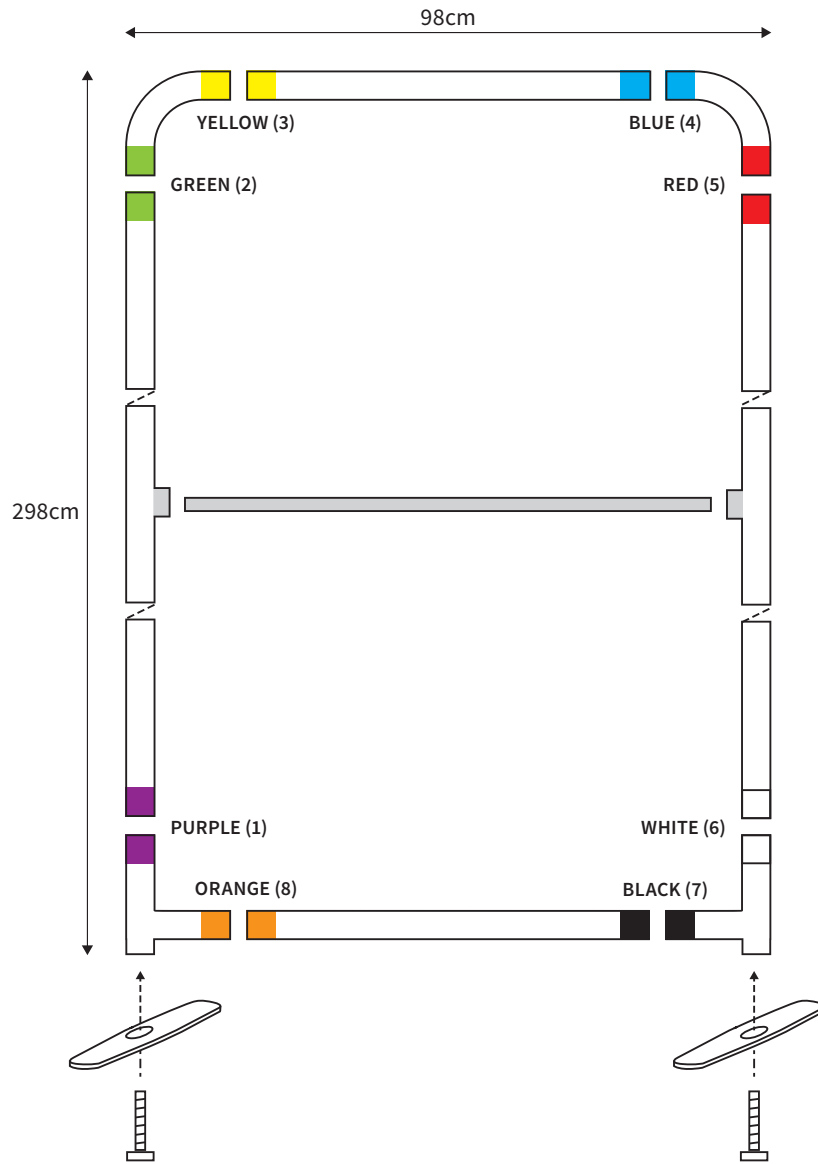

MANUAL

SHAPE STRAIGHT
WIDTH 148cm
HEIGHT 248cm

| PARTS LIST | | | | | |
|---|----|-----------------|---|----|---------------------------|
|  | 2x | TOP CORNER |  | 2x | TUBE HORIZONTAL (ø 3cm) |
|  | 2x | BOTTOM CORNER |  | 2x | TUBE VERTICAL (ø 3cm) |
|  | 2x | FOOT | | | |
|  | 2x | SCREW (M8) |  | 1x | TUBE SUPPORT (ø 2cm) |
|  | 1x | HEXA-KEY (M8) | | | |

MANUAL

SHAPE STRAIGHT
WIDTH 198cm
HEIGHT 248cm

| PARTS LIST | | | | | |
|---|----|-----------------|---|----|---------------------------|
|  | 2x | TOP CORNER |  | 2x | TUBE HORIZONTAL (ø 3cm) |
|  | 2x | BOTTOM CORNER |  | 2x | TUBE VERTICAL (ø 3cm) |
|  | 2x | FOOT | | | |
|  | 2x | SCREW (M8) |  | 1x | TUBE SUPPORT (ø 2cm) |
|  | 1x | HEXA-KEY (M8) | | | |

MANUAL

SHAPE STRAIGHT
WIDTH 98cm
HEIGHT 298cm

| PARTS LIST | | | | | |
|---|----|-----------------|---|----|---------------------------|
|  | 2x | TOP CORNER |  | 2x | TUBE HORIZONTAL (ø 3cm) |
|  | 2x | BOTTOM CORNER |  | 2x | TUBE VERTICAL (ø 3cm) |
|  | 2x | FOOT | | | |
|  | 2x | SCREW (M8) |  | 1x | TUBE SUPPORT (ø 2cm) |
|  | 1x | HEXA-KEY (M8) | | | |

MANUAL

SHAPE STRAIGHT
WIDTH 148cm
HEIGHT 298cm

PARTS LIST

| | | | | | |
|---|----|------------------------|---|----|----------------------------------|
|  | 2x | TOP CORNER |  | 2x | TUBE HORIZONTAL (ø 3cm) |
|  | 2x | BOTTOM CORNER |  | 2x | TUBE VERTICAL (ø 3cm) |
|  | 2x | FOOT | | | |
|  | 2x | SCREW (M8) |  | 1x | TUBE SUPPORT (ø 2cm) |
|  | 1x | HEXA-KEY (M8) | | | |