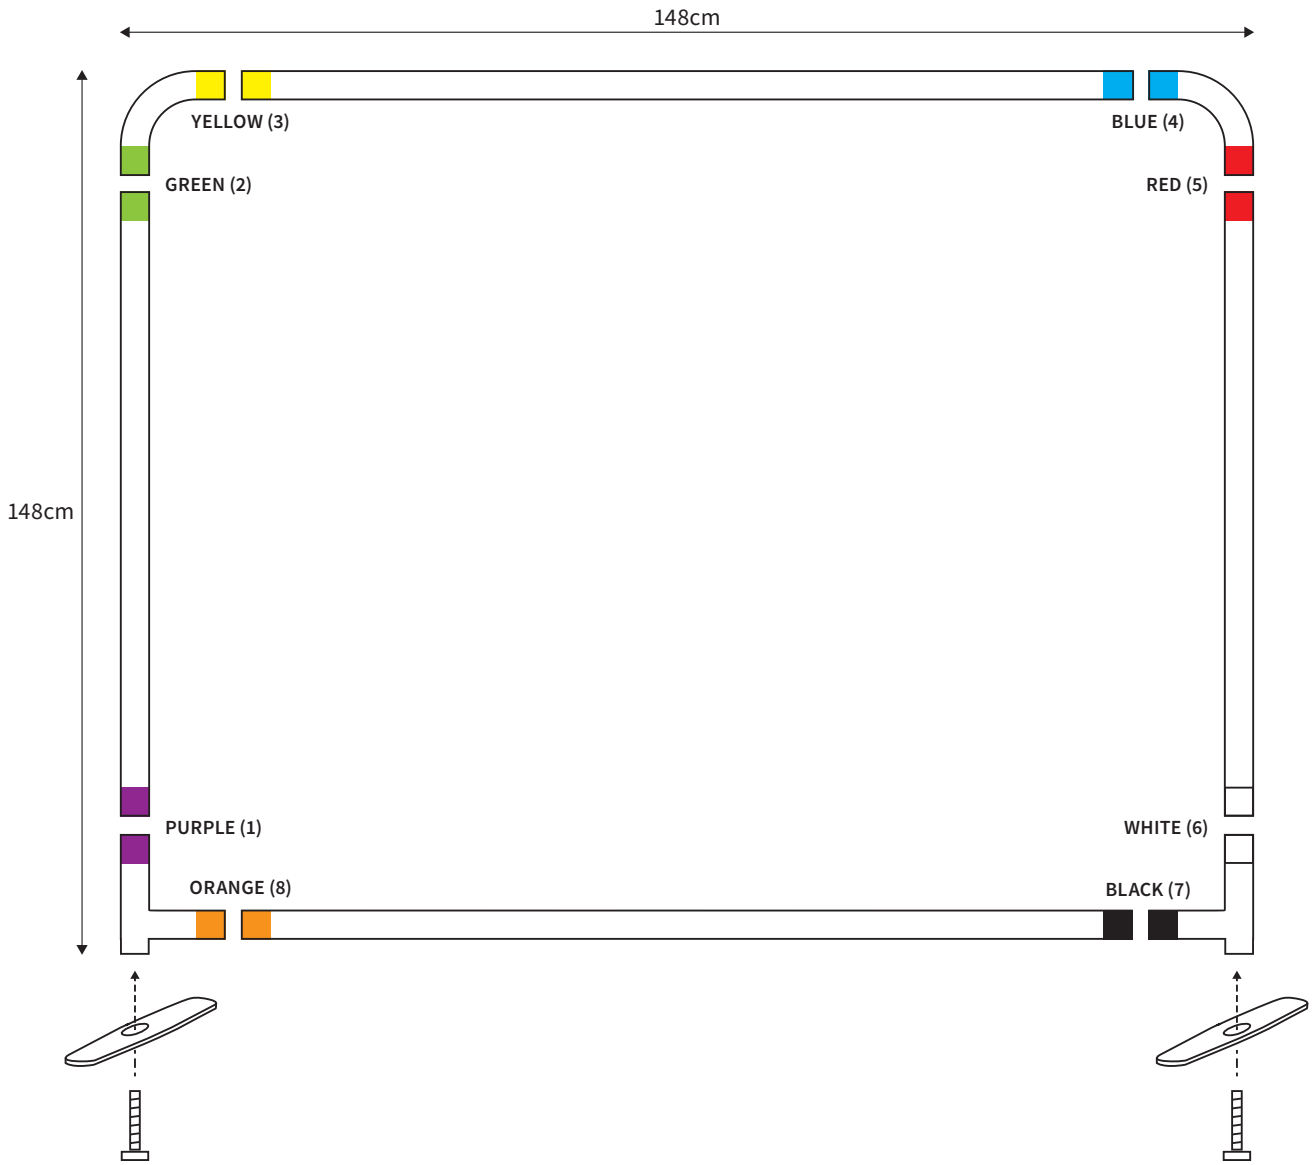

MANUAL

SHAPE STRAIGHT
WIDTH 148cm
HEIGHT 148cm

PARTS LIST

	2x	TOP CORNER		2x	TUBE HORIZONTAL (ø 3cm)
	2x	BOTTOM CORNER		2x	TUBE VERTICAL (ø 3cm)
	2x	FOOT			
	2x	SCREW (M8)			
	1x	HEXA-KEY (M8)