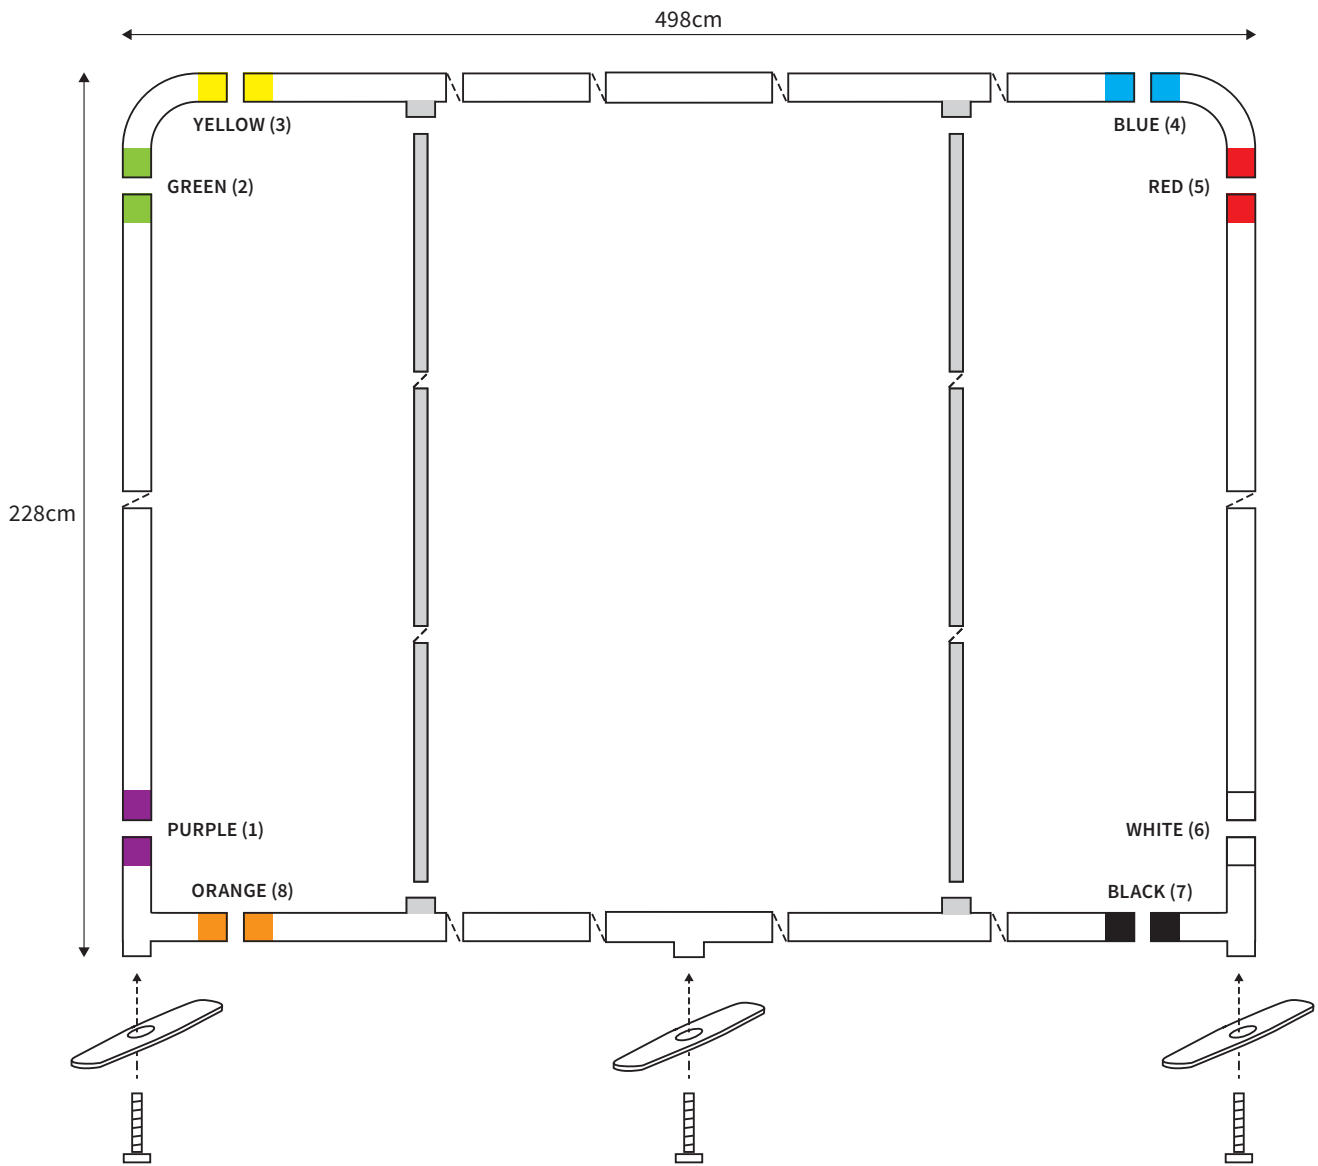

MANUAL

SHAPE STRAIGHT
WIDTH 248cm
HEIGHT 228cm

PARTS LIST

| | | | | | |
|---|----|-----------------|---|----|---------------------------|
|  | 2x | TOP CORNER |  | 2x | TUBE HORIZONTAL (ø 3cm) |
|  | 2x | BOTTOM CORNER |  | 2x | TUBE VERTICAL (ø 3cm) |
|  | 2x | FOOT | | | |
|  | 2x | SCREW (M8) |  | 1x | TUBE SUPPORT (ø 2cm) |
|  | 1x | HEXA-KEY (M8) | | | |

MANUAL

SHAPE STRAIGHT
WIDTH 298cm
HEIGHT 228cm

PARTS LIST

| | | | | | |
|---|----|------------------------|---|----|----------------------------------|
|  | 2x | TOP CORNER |  | 2x | TUBE HORIZONTAL (ø 3cm) |
|  | 2x | BOTTOM CORNER |  | 2x | TUBE VERTICAL (ø 3cm) |
|  | 2x | FOOT | | | |
|  | 2x | SCREW (M8) |  | 1x | TUBE SUPPORT (ø 2cm) |
|  | 1x | HEXA-KEY (M8) | | | |

MANUAL

SHAPE STRAIGHT
WIDTH 398cm
HEIGHT 228cm

| PARTS LIST | | | | | |
|------------|----|--------------------------|--|----|---------------------------|
| | | | | 1x | HEXA-KEY (M8) |
| | 2x | TOP CORNER | | 2x | TUBE HORIZONTAL (ø 3cm) |
| | 2x | BOTTOM CORNER | | | |
| | 3x | FOOT | | 2x | TUBE VERTICAL (ø 3cm) |
| | 1x | SCREW (M6) FOOT MIDDLE | | | |
| | 2x | SCREW (M8) | | 1x | TUBE SUPPORT (ø 2cm) |
| | 1x | HEXA-KEY (M6) | | | |

MANUAL

SHAPE STRAIGHT
WIDTH 498cm
HEIGHT 228cm

| PARTS LIST | | | | 1x | HEXA-KEY (M8) |
|---|----|--------------------------|---|----|---------------------------|
|  | 2x | TOP CORNER |  | 2x | TUBE HORIZONTAL (ø 3cm) |
|  | 2x | BOTTOM CORNER | | | |
|  | 3x | FOOT |  | 2x | TUBE VERTICAL (ø 3cm) |
|  | 1x | SCREW (M6) FOOT MIDDLE | | | |
|  | 2x | SCREW (M8) |  | 2x | TUBE SUPPORT (ø 2cm) |
|  | 1x | HEXA-KEY (M6) | | | |