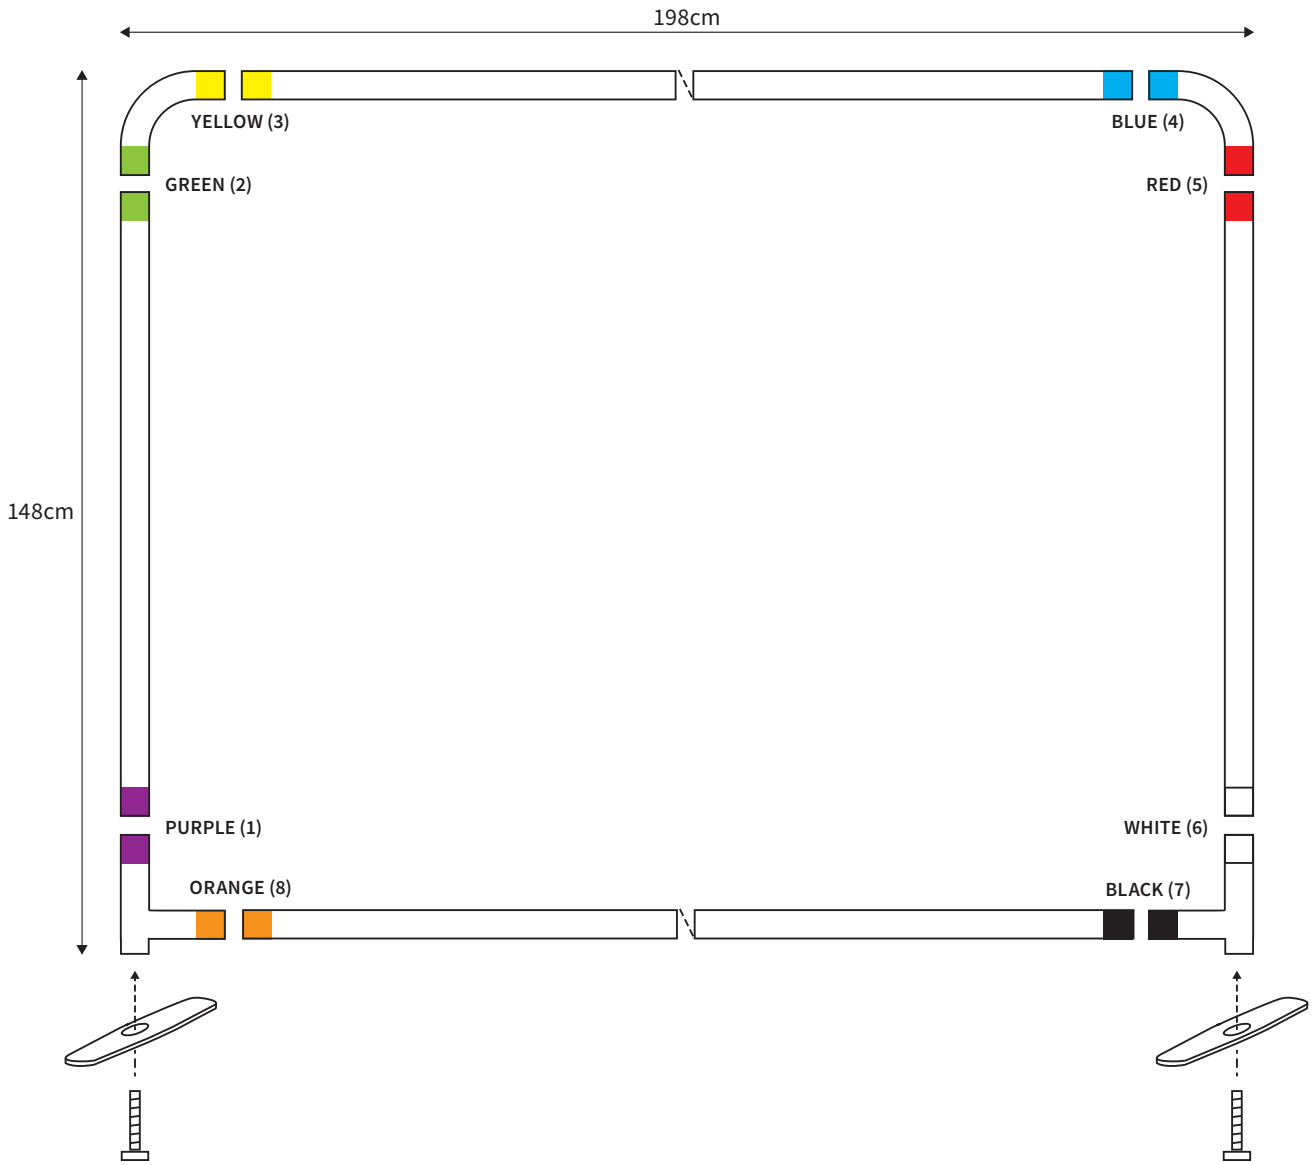

MANUAL

SHAPE STRAIGHT
WIDTH 148cm
HEIGHT 148cm

PARTS LIST

| | | | | | |
|---|----|-----------------|---|----|---------------------------|
|  | 2x | TOP CORNER |  | 2x | TUBE HORIZONTAL (ø 3cm) |
|  | 2x | BOTTOM CORNER |  | 2x | TUBE VERTICAL (ø 3cm) |
|  | 2x | FOOT | | | |
|  | 2x | SCREW (M8) | | | |
|  | 1x | HEXA-KEY (M8) | | | |

MANUAL

SHAPE STRAIGHT
WIDTH 198cm
HEIGHT 148cm

PARTS LIST

| | | | | | |
|---|----|-----------------|---|----|---------------------------|
|  | 2x | TOP CORNER |  | 2x | TUBE HORIZONTAL (ø 3cm) |
|  | 2x | BOTTOM CORNER |  | 2x | TUBE VERTICAL (ø 3cm) |
|  | 2x | FOOT | | | |
|  | 2x | SCREW (M8) | | | |
|  | 1x | HEXA-KEY (M8) | | | |