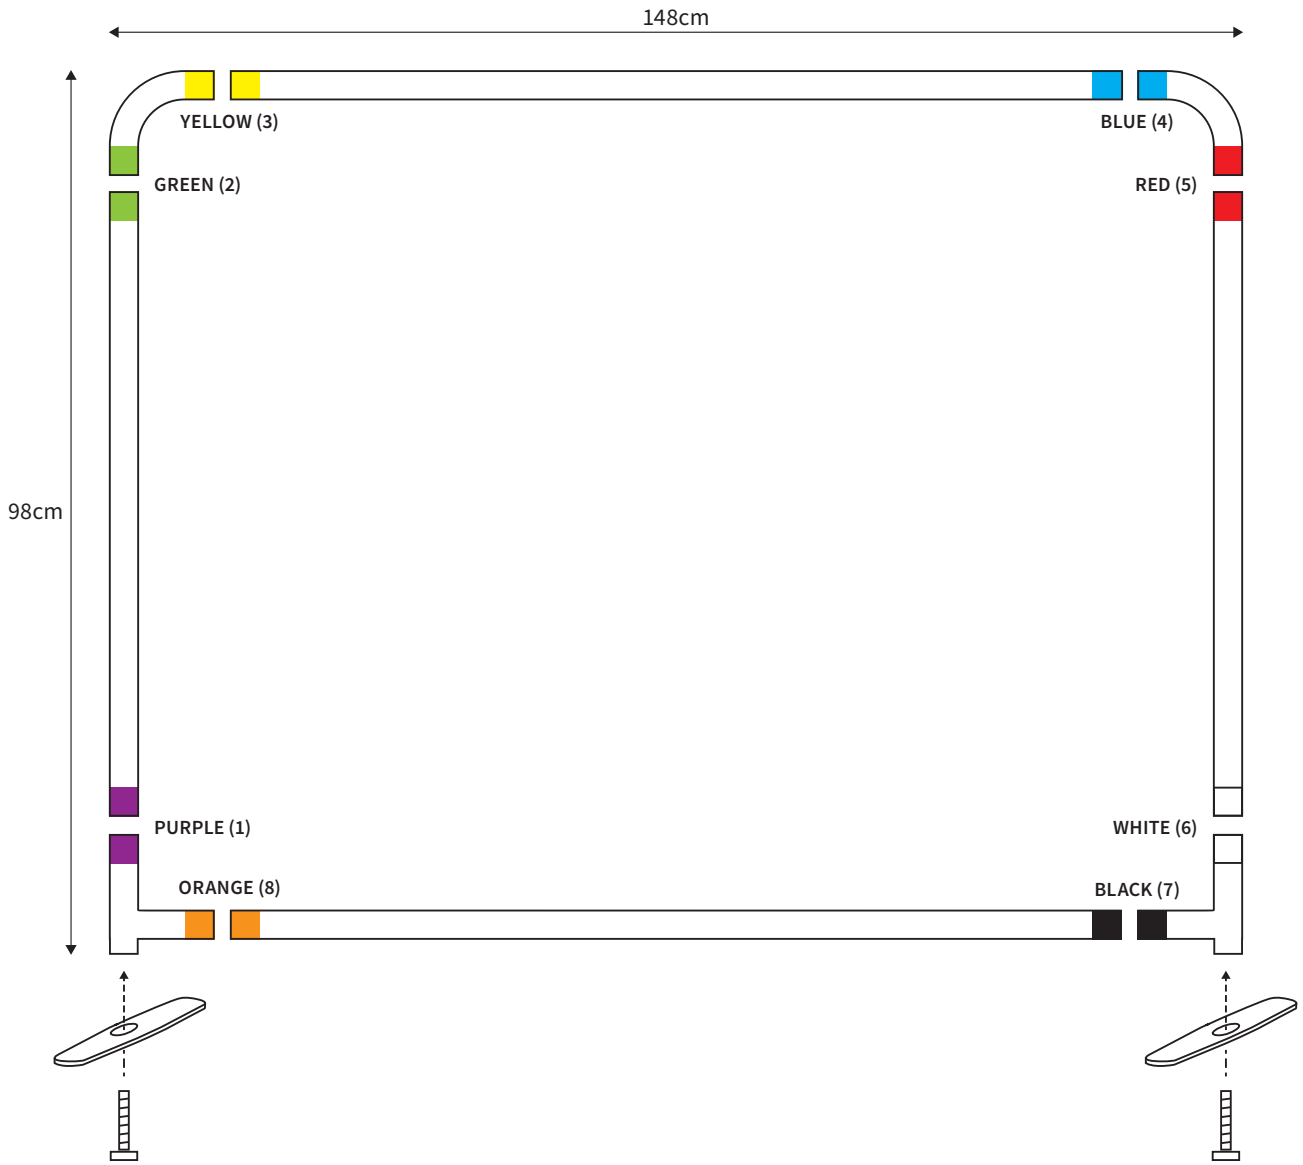

MANUAL

SHAPE STRAIGHT
WIDTH 298cm
HEIGHT 148cm

PARTS LIST

| | | | | | |
|---|----|------------------------|---|----|----------------------------------|
|  | 2x | TOP CORNER |  | 2x | TUBE HORIZONTAL (ø 3cm) |
|  | 2x | BOTTOM CORNER |  | 2x | TUBE VERTICAL (ø 3cm) |
|  | 2x | FOOT | | | |
|  | 2x | SCREW (M8) |  | 1x | TUBE SUPPORT (ø 2cm) |
|  | 1x | HEXA-KEY (M8) | | | |

MANUAL

SHAPE STRAIGHT
WIDTH 98cm
HEIGHT 98cm

PARTS LIST

| | | | | | |
|---|----|------------------------|---|----|----------------------------------|
|  | 2x | TOP CORNER |  | 2x | TUBE HORIZONTAL (ø 3cm) |
|  | 2x | BOTTOM CORNER |  | 2x | TUBE VERTICAL (ø 3cm) |
|  | 2x | FOOT | | | |
|  | 2x | SCREW (M8) | | | |
|  | 1x | HEXA-KEY (M8) | | | |

MANUAL

SHAPE STRAIGHT
WIDTH 148cm
HEIGHT 98cm

PARTS LIST

| | | | | | |
|---|----|-----------------|---|----|---------------------------|
|  | 2x | TOP CORNER |  | 2x | TUBE HORIZONTAL (ø 3cm) |
|  | 2x | BOTTOM CORNER |  | 2x | TUBE VERTICAL (ø 3cm) |
|  | 2x | FOOT | | | |
|  | 2x | SCREW (M8) | | | |
|  | 1x | HEXA-KEY (M8) | | | |

MANUAL

SHAPE STRAIGHT
WIDTH 198cm
HEIGHT 98cm

PARTS LIST

| | | | | | |
|---|----|-----------------|---|----|---------------------------|
|  | 2x | TOP CORNER |  | 2x | TUBE HORIZONTAL (ø 3cm) |
|  | 2x | BOTTOM CORNER |  | 2x | TUBE VERTICAL (ø 3cm) |
|  | 2x | FOOT | | | |
|  | 2x | SCREW (M8) | | | |
|  | 1x | HEXA-KEY (M8) | | | |