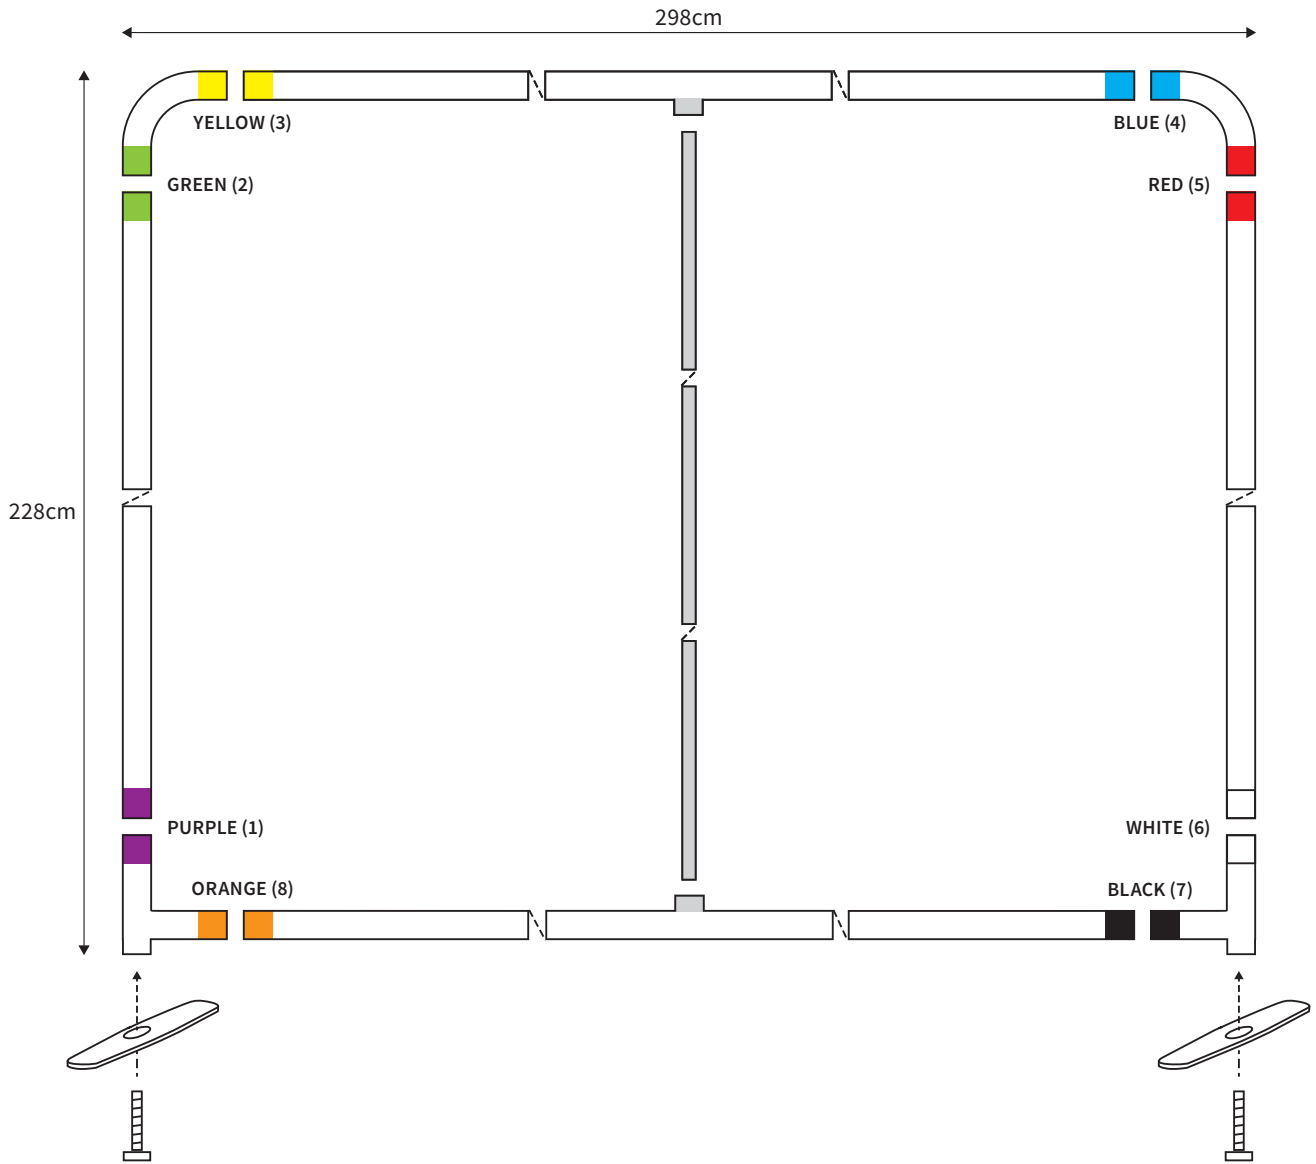

MANUAL

SHAPE STRAIGHT
WIDTH 198cm
HEIGHT 228cm

| PARTS LIST | | | | | |
|---|----|-----------------|---|----|---------------------------|
|  | 2x | TOP CORNER |  | 2x | TUBE HORIZONTAL (ø 3cm) |
|  | 2x | BOTTOM CORNER |  | 2x | TUBE VERTICAL (ø 3cm) |
|  | 2x | FOOT | | | |
|  | 2x | SCREW (M8) | | | |
|  | 1x | HEXA-KEY (M8) | | | |

MANUAL

SHAPE STRAIGHT
WIDTH 248cm
HEIGHT 228cm

PARTS LIST

| | | | | | |
|---|----|-----------------|---|----|---------------------------|
|  | 2x | TOP CORNER |  | 2x | TUBE HORIZONTAL (ø 3cm) |
|  | 2x | BOTTOM CORNER |  | 2x | TUBE VERTICAL (ø 3cm) |
|  | 2x | FOOT | | | |
|  | 2x | SCREW (M8) |  | 1x | TUBE SUPPORT (ø 2cm) |
|  | 1x | HEXA-KEY (M8) | | | |

MANUAL

SHAPE STRAIGHT
WIDTH 298cm
HEIGHT 228cm

PARTS LIST

| | | | | | |
|---|----|------------------------|---|----|----------------------------------|
|  | 2x | TOP CORNER |  | 2x | TUBE HORIZONTAL (ø 3cm) |
|  | 2x | BOTTOM CORNER |  | 2x | TUBE VERTICAL (ø 3cm) |
|  | 2x | FOOT | | | |
|  | 2x | SCREW (M8) |  | 1x | TUBE SUPPORT (ø 2cm) |
|  | 1x | HEXA-KEY (M8) | | | |