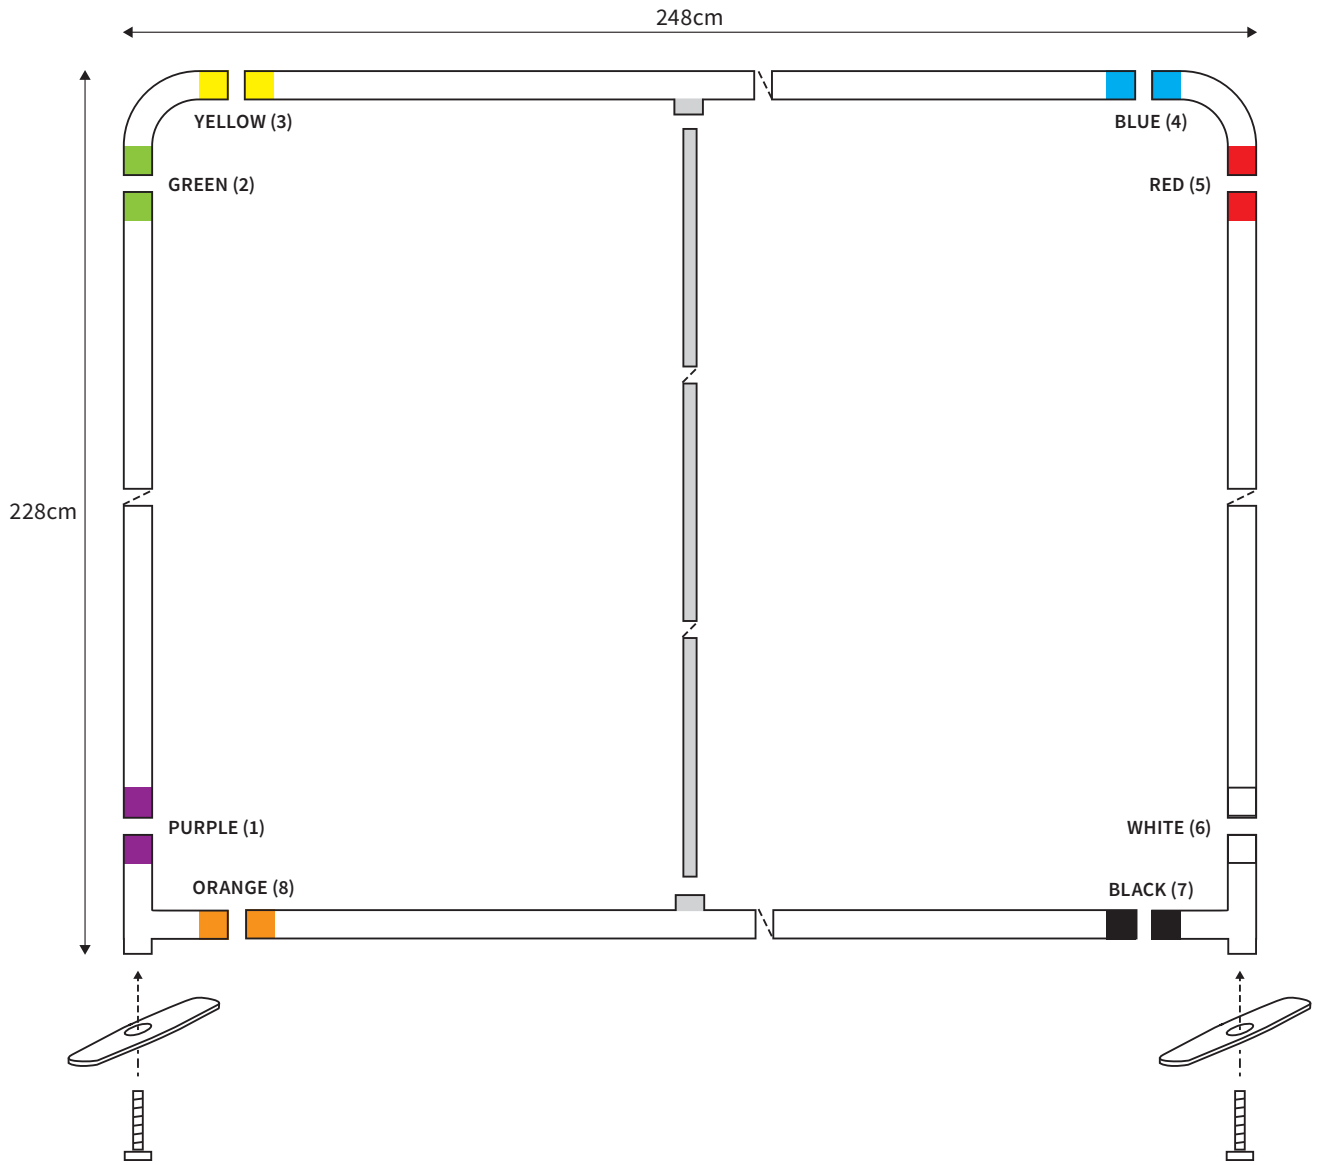

MANUAL

SHAPE STRAIGHT
WIDTH 148cm
HEIGHT 228cm

| PARTS LIST | | | | | |
|---|----|-----------------|---|----|---------------------------|
|  | 2x | TOP CORNER |  | 2x | TUBE HORIZONTAL (ø 3cm) |
|  | 2x | BOTTOM CORNER |  | 2x | TUBE VERTICAL (ø 3cm) |
|  | 2x | FOOT | | | |
|  | 2x | SCREW (M8) | | | |
|  | 1x | HEXA-KEY (M8) | | | |

MANUAL

SHAPE STRAIGHT
WIDTH 198cm
HEIGHT 228cm

| PARTS LIST | | | | | |
|---|----|-----------------|---|----|---------------------------|
|  | 2x | TOP CORNER |  | 2x | TUBE HORIZONTAL (ø 3cm) |
|  | 2x | BOTTOM CORNER |  | 2x | TUBE VERTICAL (ø 3cm) |
|  | 2x | FOOT | | | |
|  | 2x | SCREW (M8) | | | |
|  | 1x | HEXA-KEY (M8) | | | |

MANUAL

SHAPE STRAIGHT
WIDTH 248cm
HEIGHT 228cm

PARTS LIST

| | | | | | |
|---|----|-----------------|---|----|---------------------------|
|  | 2x | TOP CORNER |  | 2x | TUBE HORIZONTAL (ø 3cm) |
|  | 2x | BOTTOM CORNER |  | 2x | TUBE VERTICAL (ø 3cm) |
|  | 2x | FOOT | | | |
|  | 2x | SCREW (M8) |  | 1x | TUBE SUPPORT (ø 2cm) |
|  | 1x | HEXA-KEY (M8) | | | |

MANUAL

SHAPE STRAIGHT
WIDTH 298cm
HEIGHT 228cm

PARTS LIST

| | | | | | |
|---|----|------------------------|---|----|----------------------------------|
|  | 2x | TOP CORNER |  | 2x | TUBE HORIZONTAL (ø 3cm) |
|  | 2x | BOTTOM CORNER |  | 2x | TUBE VERTICAL (ø 3cm) |
|  | 2x | FOOT | | | |
|  | 2x | SCREW (M8) |  | 1x | TUBE SUPPORT (ø 2cm) |
|  | 1x | HEXA-KEY (M8) | | | |