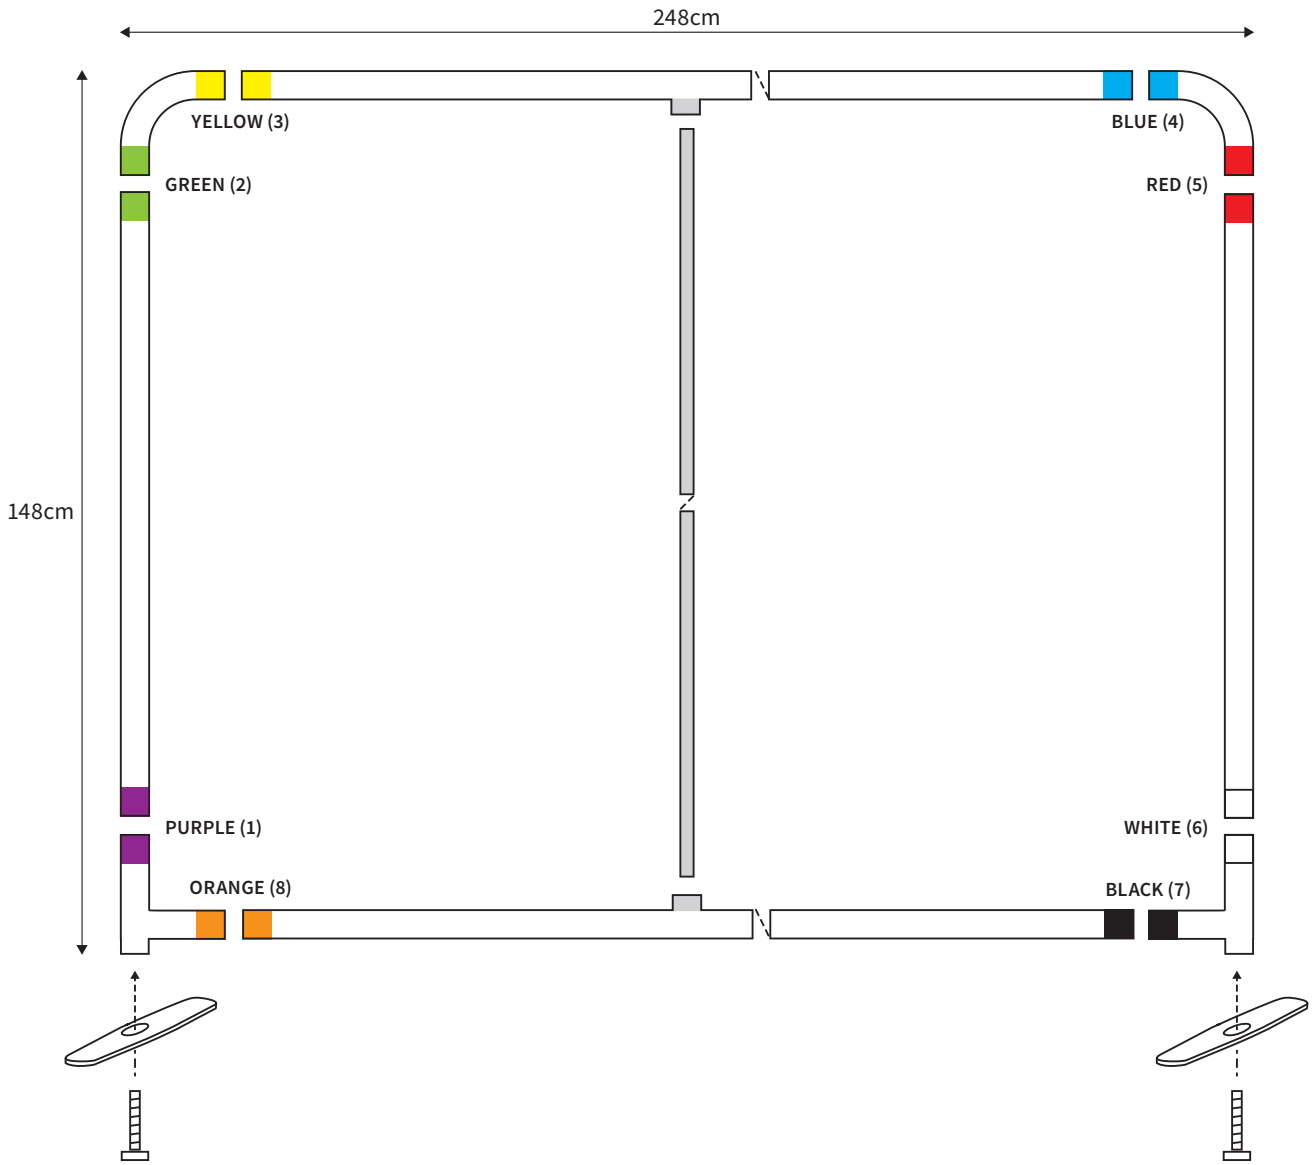

MANUAL

SHAPE STRAIGHT
WIDTH 198cm
HEIGHT 148cm

PARTS LIST

| | | | | | |
|---|----|-----------------|---|----|---------------------------|
|  | 2x | TOP CORNER |  | 2x | TUBE HORIZONTAL (ø 3cm) |
|  | 2x | BOTTOM CORNER |  | 2x | TUBE VERTICAL (ø 3cm) |
|  | 2x | FOOT | | | |
|  | 2x | SCREW (M8) | | | |
|  | 1x | HEXA-KEY (M8) | | | |

MANUAL

SHAPE STRAIGHT
WIDTH 248cm
HEIGHT 148cm

PARTS LIST

| | | | | | |
|---|----|-----------------|---|----|---------------------------|
|  | 2x | TOP CORNER |  | 2x | TUBE HORIZONTAL (ø 3cm) |
|  | 2x | BOTTOM CORNER |  | 2x | TUBE VERTICAL (ø 3cm) |
|  | 2x | FOOT | | | |
|  | 2x | SCREW (M8) |  | 1x | TUBE SUPPORT (ø 2cm) |
|  | 1x | HEXA-KEY (M8) | | | |