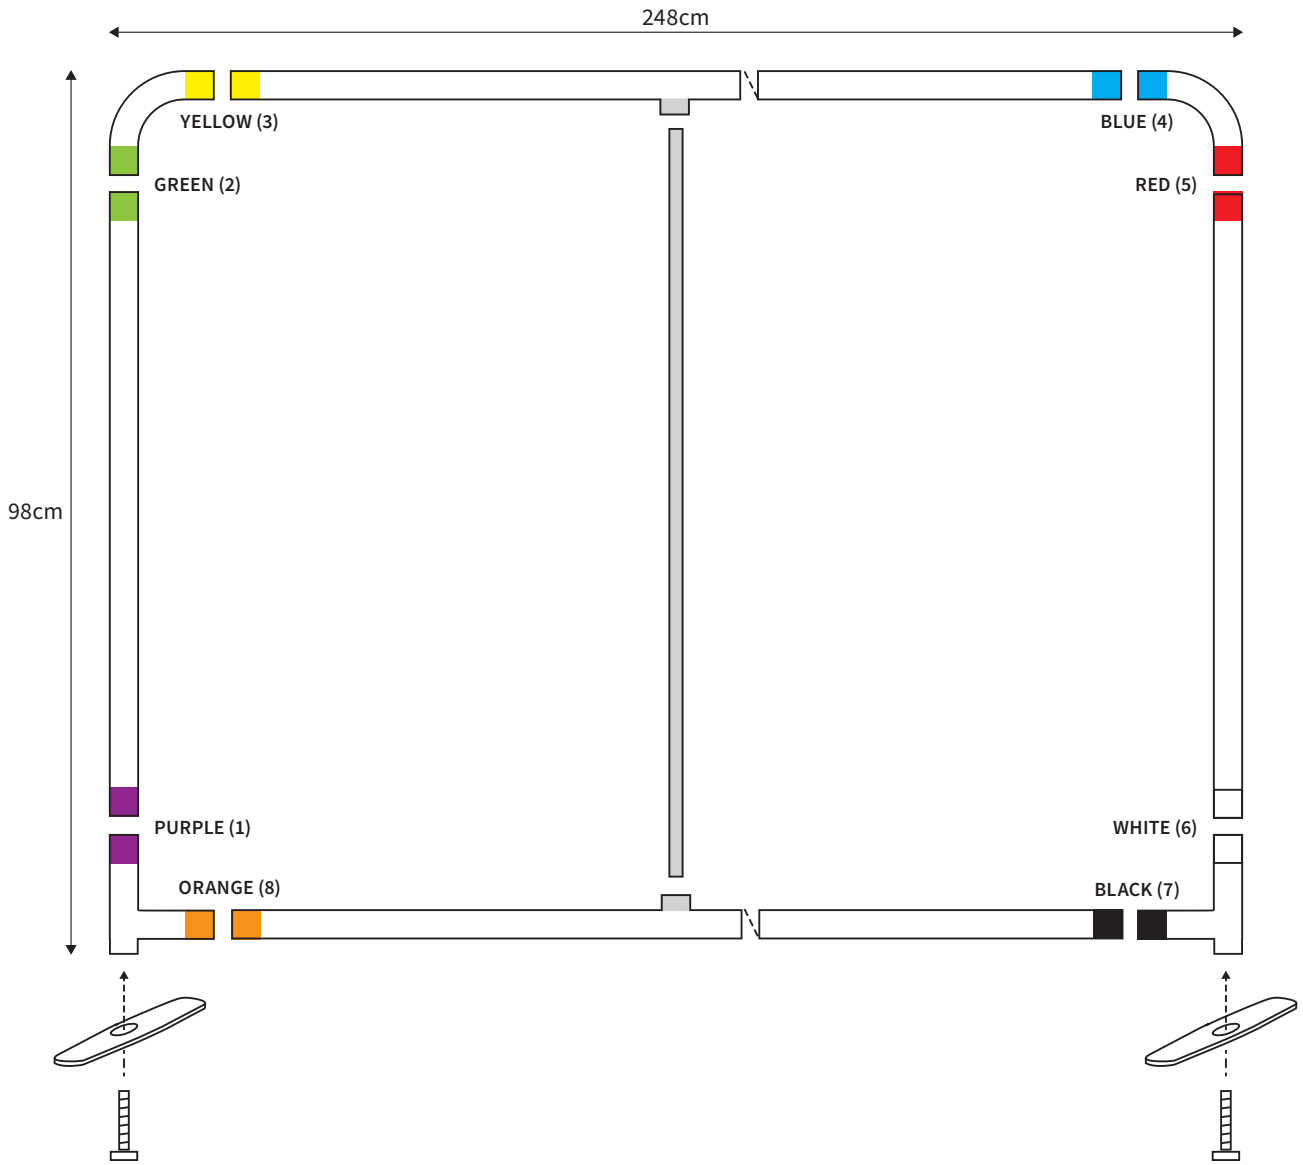

MANUAL

SHAPE STRAIGHT
WIDTH 148cm
HEIGHT 98cm

PARTS LIST

| | | | | | |
|---|----|-----------------|---|----|---------------------------|
|  | 2x | TOP CORNER |  | 2x | TUBE HORIZONTAL (ø 3cm) |
|  | 2x | BOTTOM CORNER |  | 2x | TUBE VERTICAL (ø 3cm) |
|  | 2x | FOOT | | | |
|  | 2x | SCREW (M8) | | | |
|  | 1x | HEXA-KEY (M8) | | | |

MANUAL

SHAPE STRAIGHT
WIDTH 198cm
HEIGHT 98cm

PARTS LIST

| | | | | | |
|---|----|-----------------|---|----|---------------------------|
|  | 2x | TOP CORNER |  | 2x | TUBE HORIZONTAL (ø 3cm) |
|  | 2x | BOTTOM CORNER |  | 2x | TUBE VERTICAL (ø 3cm) |
|  | 2x | FOOT | | | |
|  | 2x | SCREW (M8) | | | |
|  | 1x | HEXA-KEY (M8) | | | |

MANUAL

SHAPE STRAIGHT
WIDTH 248cm
HEIGHT 98cm

PARTS LIST

| | | | | | |
|---|----|-----------------|---|----|---------------------------|
|  | 2x | TOP CORNER |  | 2x | TUBE HORIZONTAL (ø 3cm) |
|  | 2x | BOTTOM CORNER |  | 2x | TUBE VERTICAL (ø 3cm) |
|  | 2x | FOOT | | | |
|  | 2x | SCREW (M8) |  | 1x | TUBE SUPPORT (ø 2cm) |
|  | 1x | HEXA-KEY (M8) | | | |

MANUAL

SHAPE STRAIGHT
WIDTH 298cm
HEIGHT 98cm

PARTS LIST

| | | | | | |
|---|----|------------------------|---|----|----------------------------------|
|  | 2x | TOP CORNER |  | 2x | TUBE HORIZONTAL (ø 3cm) |
|  | 2x | BOTTOM CORNER |  | 2x | TUBE VERTICAL (ø 3cm) |
|  | 2x | FOOT | | | |
|  | 2x | SCREW (M8) |  | 1x | TUBE SUPPORT (ø 2cm) |
|  | 1x | HEXA-KEY (M8) | | | |